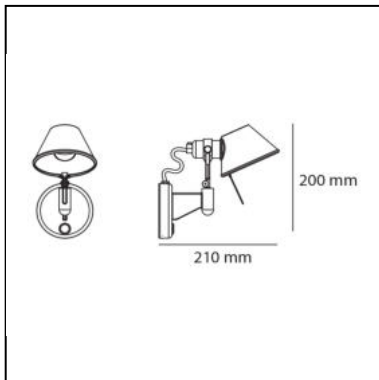

Tolomeo Micro Faretto LED - 2700K - with dimmable switch

Michele De Lucchi
Giancarlo Fassina

LUMINAIRE

- Watt: **9W**
- Voltage: **100V-240V**
- Delivered lumens output: **461lm**
- CCT: **2700K**
- Efficiency: **63%**
- Efficacy: **51.17lm/W**
- CRI: **90**
- Dimmer Typology: **Microswitch Dimmer**

Notes

LED - with switch dimmer.

DESCRIPTION

Wall support in polished aluminium; diffuser in matt anodised aluminium.

PRODUCT CODE: A0436W00

FEATURES

- Article Code: **A0436W00**
- Colour: **Aluminium**
- Installation: **Wall**
- Material: **Aluminium**
- Series: **Design Collection**
- design by: **Michele De Lucchi, Giancarlo Fassina**

DIMENSIONS

- Length: **cm 11**
- Height: **cm 20**
- Depth: **cm 20**
- Glow Wire Test: **750°**

SOURCES INCLUDED

- Category: **Led**
- Number: **1**
- Watt: **7W**
- Delivered lumens output: **676lm**
- Color temperature (K): **2700K**
- CRI: **90**
- Color Tolerance: **MacAdam 2SDCM**
- Efficacy: **99lm/W**
- Service Life: **50000-L90**