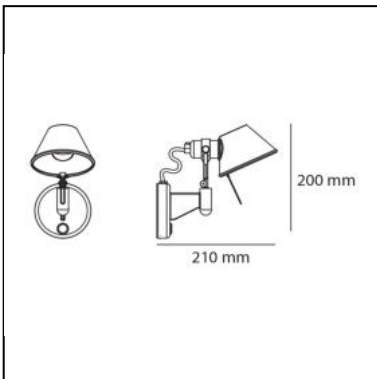

Tolomeo Micro Faretto - with switch

Michele De Lucchi
Giancarlo Fassina

LUMINAIRE

- Watt: **5W**
- Voltage: **220V-240V**
- Delivered lumens output: **267lm**
- Efficiency: **57%**
- Efficacy: **53.33lm/W**
- CRI: **80**

Notes

Possibility to mount LED source on E14 Socket

DESCRIPTION

Wall support in polished aluminium; diffuser in matt anodised aluminium.

PRODUCT CODE: A044050

FEATURES

- Article Code: **A044050**
- Colour: **Aluminium**
- Installation: **Wall**
- Material: **Aluminium**
- Series: **Design Collection**
- design by: **Michele De Lucchi, Giancarlo Fassina**

DIMENSIONS

- Height: **cm 20**
- Depth: **cm 20**

SOURCES NOT INCLUDED

- Category: **LED RETROFIT**
- Number: **1**
- Watt: **6W**
- Socket: **E14**