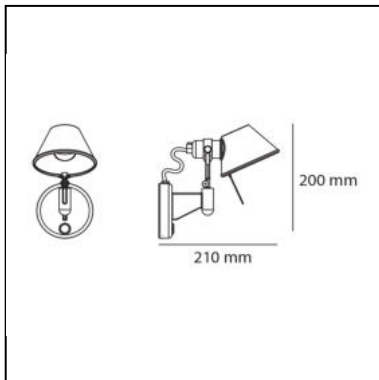

DIMENSIONS

- Height: **cm 20**
- Depth: **cm 20**

SOURCES NOT INCLUDED

- Category: **LED RETROFIT**
- Number: **1**
- Watt: **6W**
- Socket: **E14**

Tolomeo Micro Faretto - without switch

Michele De Lucchi
Giancarlo Fassina

DIMENSIONS

- Height: **cm 20**
- Depth: **cm 20**

SOURCES NOT INCLUDED

- Category: **LED RETROFIT**
- Number: **1**
- Watt: **6W**
- Socket: **E14**

LUMINAIRE

- Watt: **5W**
- Voltage: **220V-240V**
- Delivered lumens output: **267lm**
- Efficiency: **57%**
- Efficacy: **53.33lm/W**
- CRI: **80**

Notes

Possibility to mount LED source on E14 Socket

Tolomeo Micro Faretto LED - 2700K - without switch

Michele De Lucchi
Giancarlo Fassina

IP20   **EAC** 

LUMINAIRE

- Watt: **9W**
- Voltage: **220V-240V**
- Delivered lumens output: **461lm**
- CCT: **2700K**
- Efficiency: **63%**
- Efficacy: **51.17lm/W**
- CRI: **90**

DIMENSIONS

- Height: **cm 20**
- Depth: **cm 20**
- Glow Wire Test: **750°**

SOURCES INCLUDED

- Category: **Led**
- Number: **1**
- Watt: **9W**
- Color temperature (K): **2700K**
- CRI: **90**