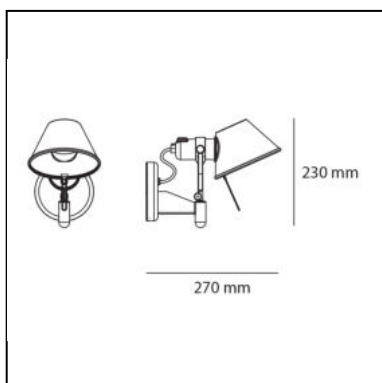

LUMINAIRE

- Watt: **10W**
- Voltage: **220V-240V**
- Delivered lumens output: **593lm**
- CCT: **2700K**
- Efficiency: **70%**
- Efficacy: **59.3lm/W**
- CRI: **90**

DESCRIPTION

Wall support in polished aluminium; diffuser in matt anodised aluminium.

PRODUCT CODE: A0446W50

FEATURES

- Article Code: **A0446W50**
- Colour: **Aluminium**
- Installation: **Wall**
- Material: **Aluminium**
- Series: **Design Collection**
- design by: **Michele De Lucchi, Giancarlo Fassina**

DIMENSIONS

- Height: **cm 23**
- Depth: **cm 25**
- Glow Wire Test: **750°**

SOURCES INCLUDED

- Category: **Led**
- Number: **1**
- Watt: **10W**
- Color temperature (K): **2700K**
- CRI: **90**