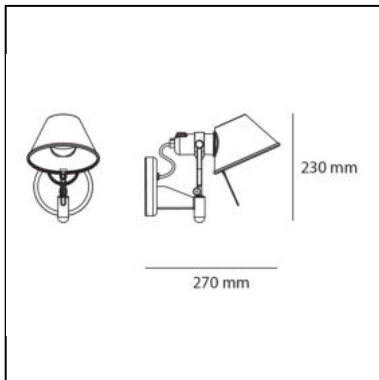

LUMINAIRE

- Watt: **10W**
- Voltage: **220V-240V**
- Delivered lumens output: **593lm**
- CCT: **2700K**
- Efficiency: **70%**
- Efficacy: **59.30lm/W**
- CRI: **90**
- Dimmer Typology: **Microswitch Dimmer**

Notes

LED - with switch dimmer.

DESCRIPTION

Wall support in polished aluminium; diffuser in matt anodised aluminium.

PRODUCT CODE: A0447W50

FEATURES

- Article Code: **A0447W50**
- Colour: **Aluminium**
- Installation: **Wall**
- Material: **Aluminium**
- Series: **Design Collection**
- design by: **Michele De Lucchi, Giancarlo Fassina**

DIMENSIONS

- Height: **cm 23**
- Depth: **cm 25**
- Glow Wire Test: **750°**

SOURCES INCLUDED

- Category: **Led**
- Number: **1**
- Watt: **10W**
- Color temperature (K): **2700K**
- CRI: **90**