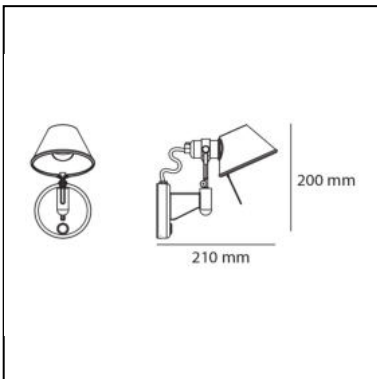

DIMENSIONS

- Length: **cm 11**
- Height: **cm 20**
- Depth: **cm 20**
- Glow Wire Test: **750°**

SOURCES INCLUDED

- Category: **Led**
- Number: **1**
- Watt: **7W**
- Delivered lumens output: **676lm**
- Color temperature (K): **2700K**
- CRI: **90**
- Color Tolerance: **MacAdam 2SDCM**
- Efficacy: **99lm/W**
- Service Life: **50000-L90**

DIMENSIONS

- Height: **cm 23**
- Depth: **cm 25**
- Glow Wire Test: **750°**

SOURCES INCLUDED

- Category: **Led**
- Number: **1**
- Watt: **10W**
- Color temperature (K): **2700K**
- CRI: **90**

Tolomeo Micro Faretto - with switch

DIMENSIONS

- Height: **cm 20**
- Depth: **cm 20**

SOURCES NOT INCLUDED

- Category: **LED RETROFIT**
- Number: **1**
- Watt: **6W**
- Socket: **E14**

Tolomeo Micro Faretto - without switch

Michele De Lucchi
Giancarlo Fassina

DIMENSIONS

- Height: **cm 20**
- Depth: **cm 20**

SOURCES NOT INCLUDED

- Category: **LED RETROFIT**
- Number: **1**
- Watt: **6W**
- Socket: **E14**

LUMINAIRE

- Watt: **5W**
- Voltage: **220V-240V**
- Delivered lumens output: **267lm**
- Efficiency: **57%**
- Efficacy: **53.33lm/W**
- CRI: **80**