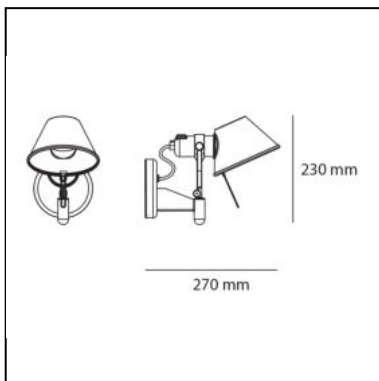

Tolomeo Faretto - without switch

Michele De Lucchi
Giancarlo Fassina

LUMINAIRE

- Watt: **10,5W**
- Voltage: **220V-240V**
- Delivered lumens output: **615lm**
- Efficiency: **58%**
- Efficacy: **61.49lm/W**
- CRI: **80**

Notes

Possibility to mount LED source on E27 Socket

DESCRIPTION

Wall support in polished aluminium; diffuser in matt anodised aluminium. Without switch.

PRODUCT CODE: A025450

FEATURES

- Article Code: **A025450**
- Colour: **Aluminium**
- Installation: **Wall**
- Material: **Aluminium**
- Series: **Design Collection**
- design by: **Michele De Lucchi, Giancarlo Fassina**

DIMENSIONS

- Height: **cm 23**
- Depth: **cm 25**

SOURCES NOT INCLUDED

- Category: **LED RETROFIT**
- Number: **1**
- Watt: **8W**
- Socket: **E27**