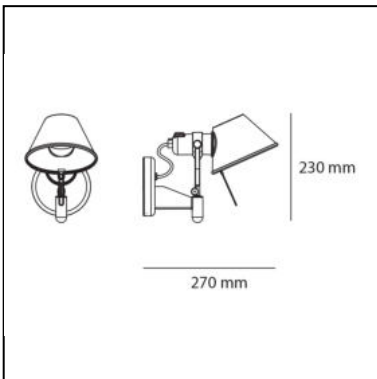

DIMENSIONS

- Length: **cm 11**
- Height: **cm 20**
- Depth: **cm 20**
- Glow Wire Test: **750°**

SOURCES INCLUDED

- Category: **Led**
- Number: **1**
- Watt: **7W**
- Delivered lumens output: **676lm**
- Color temperature (K): **2700K**
- CRI: **90**
- Color Tolerance: **MacAdam 2SDCM**
- Efficacy: **99lm/W**
- Service Life: **50000-L90**

DIMENSIONS

- Height: **cm 23**
- Depth: **cm 25**

SOURCES NOT INCLUDED

- Category: **LED RETROFIT**
- Number: **1**
- Watt: **8W**
- Socket: **E27**

LUMINAIRE

- Watt: **10,5W**
- Voltage: **220V-240V**
- Delivered lumens output: **615lm**
- Efficiency: **58%**
- Efficacy: **61.49lm/W**
- CRI: **80**

DIMENSIONS

- Height: **cm 20**
- Depth: **cm 20**

SOURCES NOT INCLUDED

- Category: **LED RETROFIT**
- Number: **1**
- Watt: **6W**
- Socket: **E14**

LUMINAIRE

- Watt: **5W**
- Voltage: **220V-240V**
- Delivered lumens output: **267lm**
- Efficiency: **57%**
- Efficacy: **53.33lm/W**
- CRI: **80**

DIMENSIONS

- Height: **cm 20**
- Depth: **cm 20**
- Glow Wire Test: **750°**

SOURCES INCLUDED

- Category: **Led**
- Number: **1**
- Watt: **9W**
- Color temperature (K): **2700K**
- CRI: **90**