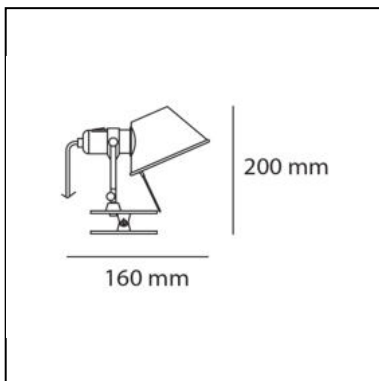

DIMENSIONS

- Height: **cm 23**
- Depth: **cm 18**

SOURCES NOT INCLUDED

- Category: **LED RETROFIT**
- Number: **1**
- Watt: **8W**
- Socket: **E27**

LUMINAIRE

- Watt: **10,5W**
- Voltage: **220V-240V**
- Delivered lumens output: **615lm**
- Efficiency: **58%**
- Efficacy: **61.49lm/W**
- CRI: **80**

Notes

Possibility to mount LED source on E27 Socket

Tolomeo Micro Pinza - Blue

Michele De Lucchi
Giancarlo Fassina

IP20    

LUMINAIRE

- Watt: **5W**
- Voltage: **220V-240V**
- Delivered lumens output: **267lm**
- Efficiency: **57%**
- Efficacy: **53.33lm/W**
- CRI: **80**

DIMENSIONS

- Height: **cm 20**
- Depth: **cm 16**

SOURCES NOT INCLUDED

- Category: **LED RETROFIT**
- Number: **1**
- Watt: **6W**
- Socket: **E14**