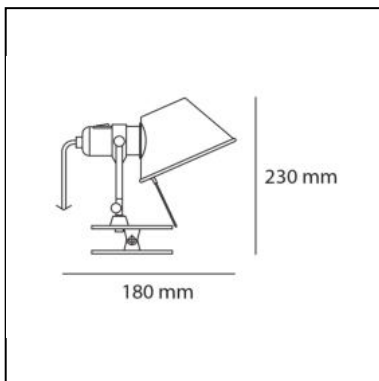

Tolomeo Pinza - Aluminium

Michele De Lucchi
Giancarlo Fassina

DESCRIPTION

Support in polished aluminium, diffuser in matt anodised aluminium; steel pincer grip.

PRODUCT CODE: A005800

FEATURES

- Article Code: **A005800**
- Colour: **Aluminium**
- Installation: **Wall**
- Material: **Aluminium, steel**
- Series: **Design Collection**
- design by: **Michele De Lucchi, Giancarlo Fassina**

DIMENSIONS

- Height: **cm 23**
- Depth: **cm 18**

SOURCES NOT INCLUDED

- Category: **LED RETROFIT**
- Number: **1**
- Watt: **8W**
- Socket: **E27**

LUMINAIRE

- Watt: **10,5W**
- Voltage: **220V-240V**
- Delivered lumens output: **615lm**
- Efficiency: **58%**
- Efficacy: **61.49lm/W**
- CRI: **80**

Notes

Possibility to mount LED source on E27 Socket

Tolomeo Micro Pinza - Blue

Michele De Lucchi
Giancarlo Fassina

IP20    

LUMINAIRE

- Watt: **5W**
- Voltage: **220V-240V**
- Delivered lumens output: **267lm**
- Efficiency: **57%**
- Efficacy: **53.33lm/W**
- CRI: **80**

DIMENSIONS

- Height: **cm 20**
- Depth: **cm 16**

SOURCES NOT INCLUDED

- Category: **LED RETROFIT**
- Number: **1**
- Watt: **6W**
- Socket: **E14**