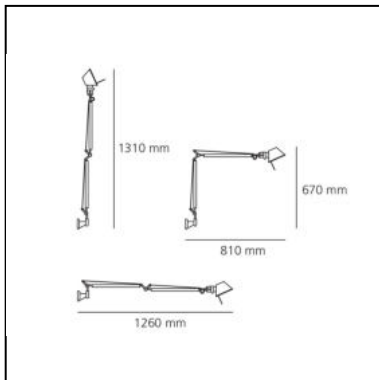

LUMINAIRE

DAY MODE

- Watt: **7W**
- Voltage: **220V-240V**
- Delivered lumens output: **483lm**
- Radiant Flux: **465mW**
- CCT: **3600K**
- Efficacy: **69lm/W**
- CRI: **80**
- Dimmer Typology: **Microswitch Dimmer**

Notes

Complete lamp consists of body lamp + accessories

DESCRIPTION

Cantilevered arms in polished aluminium; diffuser in matt anodised or polished aluminium; joints and wall support in polished aluminium. System of spring balancing. The code refers to the luminaire's body only

PRODUCT CODE: A004800IN2

FEATURES

- Article Code: **A004800IN2**
- Colour: **Aluminium**
- Installation: **Wall**
- Material: **aluminium, steel**
- Series: **Design Collection**
- design by: **Michele De Lucchi, Giancarlo Fassina**

DIMENSIONS

- Length: **cm 78**
- Height: **cm 64.5**
- Base Diameter: **cm 23**
- Max Extension Height: **cm 129**
- Max Extension Length: **cm 122**
- Glow Wire Test: **750°**

SOURCES INCLUDED

- Category: **Led**
- Number: **1**
- Color Tolerance: **4SDCM**
- Service Life: **L80 (10K) 28500h**