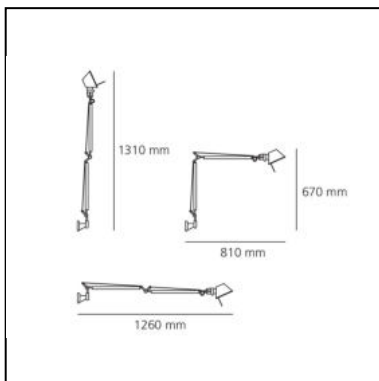

DIMENSIONS

- Length: **cm 78**
- Height: **cm 64.5**
- Base Diameter: **cm 23**
- Max Extension Height: **cm 129**
- Max Extension Length: **cm 122**
- Glow Wire Test: **750°**

SOURCES INCLUDED

- Category: **Led**
- Number: **1**
- Color Tolerance: **4SDCM**
- Service Life: **L80 (10K) 28500h**

DIMENSIONS

- Length: **cm 81**
- Height: **cm 67**
- Max Extension Height: **cm 131**
- Max Extension Length: **cm 126**

SOURCES INCLUDED

- Category: **Led**
- Number: **1**
- Watt: **10W**
- Color temperature (K): **2700K**
- CRI: **90**

DIMENSIONS

- Length: **cm 81**
- Height: **cm 67**
- Max Extension Height: **cm 131**
- Max Extension Length: **cm 126**
- Glow Wire Test: **750°**

SOURCES INCLUDED

- Category: **Led**
- Number: **1**
- Watt: **10W**
- Color temperature (K): **3000K**
- CRI: **90**

DIMENSIONS

- Length: **cm 81**
- Height: **cm 67**
- Max Extension Height: **cm 131**
- Max Extension Length: **cm 126**

SOURCES NOT INCLUDED

- Category: **LED RETROFIT**
- Number: **1**
- Watt: **8W**
- Socket: **E27**