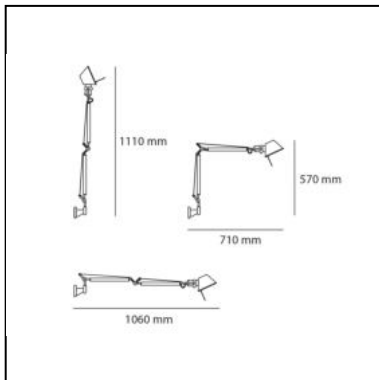

Tolomeo Mini Wall - Aluminium - Body Lamp

Michele De Lucchi
Giancarlo Fassina

IP20     

LUMINAIRE

- Watt: **10,5W**
- Voltage: **220V-240V**
- Delivered lumens output: **615lm**
- Efficiency: **58%**
- Efficacy: **61.49lm/W**
- CRI: **80**

Notes

Possibility to mount LED source on E27 Socket. Complete lamp consists of body lamp + accessories

DESCRIPTION

Cantilevered arms in polished aluminium; diffuser in anodised aluminium; joints and wall support in polished aluminium. System of spring balancing. The code refers to the luminaire's body only

DIMENSIONS

- Length: **cm 71**
- Height: **cm 57**
- Max Extension Height: **cm 111**
- Max Extension Length: **cm 106**

SOURCES NOT INCLUDED

- Category: **LED RETROFIT**
- Number: **1**
- Watt: **8W**
- Socket: **E27**