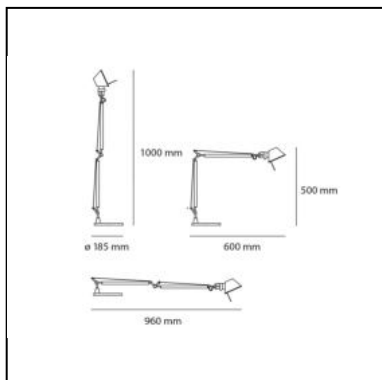

LUMINAIRE

- Watt: **9W**
- Voltage: **24V**
- Delivered lumens output: **461lm**
- CCT: **2700K**
- Efficiency: **63%**
- Efficacy: **51.17lm/W**
- CRI: **90**
- Dimmer Typology: **Microswitch Dimmer**

Notes

Complete lamp consists of body lamp + accessories

DESCRIPTION

Table lamp, extension of the range of the Tolomeo series. Maintaining the reduced dimensions of the diffuser of the Tolomeo micro, it increases the power to 9W and extends the dimensions of the structure and arms enabling it to be used on work tables and desks. The code is referred to the body lamp only

PRODUCT CODE: A0151W00

FEATURES

- Article Code: **A0151W00**
- Colour: **Aluminium**
- Installation: **Table**
- Material: **aluminium, steel**
- Series: **Design Collection**
- design by: **Michele De Lucchi, Giancarlo Fassina**

DIMENSIONS

- Length: **cm 60**
- Height: **cm 50**
- Max Extension Height: **cm 100**
- Max Extension Length: **cm 96**
- Glow Wire Test: **750°**

SOURCES INCLUDED

- Category: **Led**
- Number: **1**
- Watt: **9W**
- Color temperature (K): **2700K**
- CRI: **90**