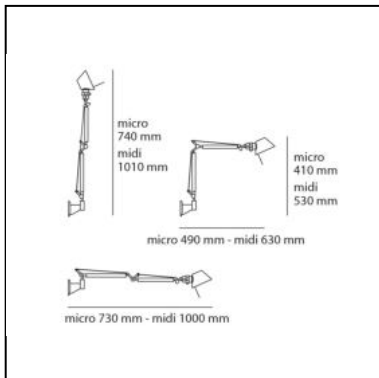

Tolomeo Micro Wall - Aluminium - Body Lamp

Michele De Lucchi
Giancarlo Fassina

LUMINAIRE

- Watt: **5W**
- Voltage: **220V-240V**
- Delivered lumens output: **267lm**
- Efficiency: **57%**
- Efficacy: **53.33lm/W**
- CRI: **80**

Notes

Possibility to mount LED source on E14 Socket. Complete lamp consists of body lamp + accessories

DESCRIPTION

Cantilevered arms in polished aluminium; diffuser in anodised aluminium; joints and wall support in polished aluminium. System of spring balancing. The code refers to the luminaire's body only.

DIMENSIONS

- Length: **cm 49**
- Height: **cm 41**
- Max Extension Height: **cm 74**
- Max Extension Length: **cm 73**

SOURCES NOT INCLUDED

- Category: **LED RETROFIT**
- Number: **1**
- Watt: **4W**
- Delivered lumens output: **370lm**
- Socket: **E14**