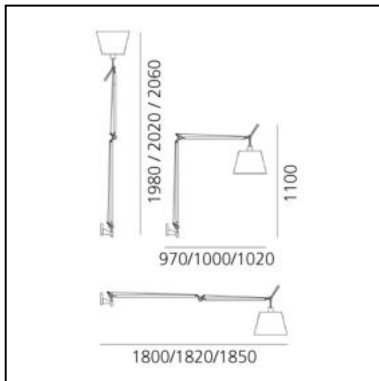

LUMINAIRE

- Watt: **31W**
- Voltage: **220V-240V**
- Delivered lumens output: **1868lm**
- CCT: **2700K**
- Efficiency: **69%**
- Efficacy: **60.26lm/W**
- CRI: **90**
- Dimmer Typology: **Push button Dimmer**

Notes

With dimmer. Diffuser available in three sizes. Complete lamp consists of body lamp + accessories

DESCRIPTION

Cantilevered arms in polished aluminium; diffuser in parchment paper on a plastic frame; wall support in polished aluminium. Diffuser adjustable in all directions. System of spring balancing.

PRODUCT CODE: 0761W10A

FEATURES

- Article Code: **0761W10A**
- Colour: **Alluminium**
- Installation: **Wall**
- Material: **Fabric or satin or parchment paper, aluminum, steel**
- Series: **Design Collection**
- design by: **Michele De Lucchi, Giancarlo Fassina**

DIMENSIONS

- Height: **cm 110**

SOURCES INCLUDED

- Category: **Led**
- Number: **1**
- Watt: **31W**
- Color temperature (K): **2700K**
- CRI: **90**