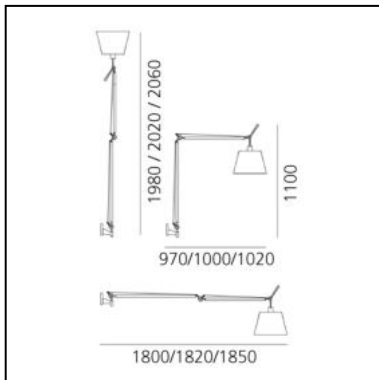

LUMINAIRE

- Watt: **21W**
- Voltage: **220V-240V**
- Delivered lumens output: **2126lm**
- Efficiency: **87%**
- Efficacy: **101.25lm/W**
- CRI: **80**

Notes

With dimmer. Diffuser available in three sizes. Complete lamp consists of body lamp + accessories

DESCRIPTION

Cantilevered arms in polished aluminium; diffuser in parchment paper on a plastic frame; wall support in polished aluminium. Diffuser adjustable in all directions. System of spring balancing. The code refers to the luminaire's body only

PRODUCT CODE: 0778010A

FEATURES

- Article Code: **0778010A**
- Colour: **Alluminium**
- Installation: **Wall**
- Material: **Fabric or satin or parchment paper, aluminum**
- Series: **Design Collection**
- design by: **Michele De Lucchi, Giancarlo Fassina**

DIMENSIONS

- Height: **cm 110**

SOURCES NOT INCLUDED

- Category: **LED RETROFIT**
- Number: **1**
- Watt: **21W**
- Socket: **E27**