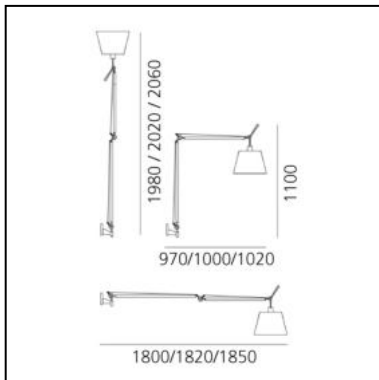

LUMINAIRE

- Watt: **21W**
- Voltage: **220V-240V**
- Delivered lumens output: **2126lm**
- Efficiency: **87%**
- Efficacy: **101.25lm/W**
- CRI: **80**

Notes

Possibility to mount LED source on E27 Socket. Diffuser available in three sizes. Complete lamp consists of body lamp + accessories

DESCRIPTION

Cantilevered arms in polished aluminium; diffuser in parchment paper on a plastic frame; wall support in polished aluminium. Diffuser adjustable in all directions. System of spring balancing. Der Code bezieht sich nur auf den Leuchtenkörper

PRODUCT CODE: 0564010A

FEATURES

- Article Code: **0564010A**
- Colour: **Alluminium**
- Installation: **Wall**
- Material: **Fabric or satin or parchment paper, aluminum**
- Series: **Design Collection**
- design by: **Michele De Lucchi, Giancarlo Fassina**

DIMENSIONS

- Height: **cm 110**
- Glow Wire Test: **650°**

SOURCES NOT INCLUDED

- Category: **LED RETROFIT**
- Number: **1**
- Watt: **21W**
- Socket: **E27**