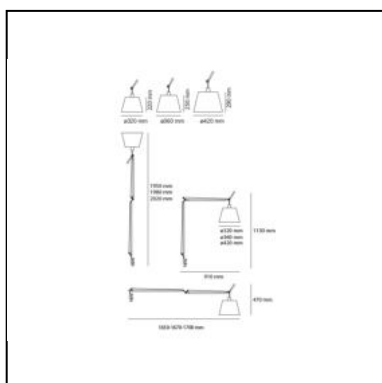

LUMINAIRE

- Watt: **21W**
- Voltage: **220V-240V**
- Delivered lumens output: **2126lm**
- Efficiency: **87%**
- Efficacy: **101.25lm/W**
- CRI: **80**

Notes

Possibility to mount LED source on E27 Socket. Complete lamp consists of body lamp + accessories

DESCRIPTION

Materials: cantilevered arms in polished aluminium; diffuser in parchment paper, in silk satin or in black fabric on a plastic frame; joints and clamp in polished aluminium. Specification: diffuser, available in three sizes, adjustable in all directions. System of spring balancing. The code is referred to the body lamp only

PRODUCT CODE: 0778010A

FEATURES

- Article Code: **0778010A**
- Colour: **Aluminium**
- Installation: **Table**
- Material: **Aluminium, steel**
- Series: **Design Collection**
- design by: **Michele De Lucchi, Giancarlo Fassina**

DIMENSIONS

- Length: **cm 170**
- Height: **cm 200**
- Impact Resistance: **N/D**
- Glow Wire Test: **N/D°**

SOURCES NOT INCLUDED

- Category: **LED RETROFIT**
- Number: **1**
- Watt: **21W**
- Socket: **E27**