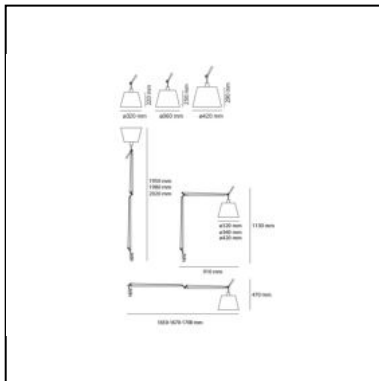

LUMINAIRE

- Watt: **31W**
- Voltage: **48V**
- Delivered lumens output: **1868lm**
- CCT: **2700K**
- Efficiency: **69%**
- Efficacy: **60.26lm/W**
- CRI: **90**
- Dimmer Typology: **Push button Dimmer**

Notes

Complete lamp consists of body lamp + accessories

DESCRIPTION

Materials: cantilevered arms in polished aluminium; diffuser in parchment paper, in silk satin or in black fabric on a plastic frame; joints and clamp in polished aluminium. Specification: diffuser, available in three sizes, adjustable in all directions. System of spring balancing. The code is referred to the body lamp only

PRODUCT CODE: 0761W10A

FEATURES

- Article Code: **0761W10A**
- Colour: **Alluminium**
- Installation: **Table**
- Material: **Aluminium, steel**
- Series: **Design Collection**
- design by: **Michele De Lucchi, Giancarlo Fassina**

DIMENSIONS

- Length: **cm 91**
- Height: **cm 113**

SOURCES INCLUDED

- Category: **Led**
- Number: **1**
- Watt: **31W**
- Color temperature (K): **2700K**
- CRI: **90**