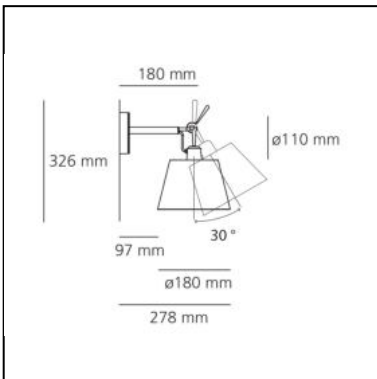

## DESCRIPTION

Arm and wall support in polished aluminium; diffuser in parchment paper on a plastic frame. The code refers to the luminaire's body only

IP20   **EAC**   Dimmerable: 

**PRODUCT CODE: 1183010A**

## DIMENSIONS

- Length: **cm 27.8**
- Height: **cm 32.6**
- Diameter: **cm 18**
- Base Diameter: **cm 11**
- Rotation: **30°**

## DIMENSIONS

- Length: **cm 36.8**
- Height: **cm 35.2**
- Diameter: **cm 24**
- Base Diameter: **cm 11**
- Rotation: **30°**

## DIMENSIONS

- Length: **cm 48.8**
- Height: **cm 40.6**
- Diameter: **cm 32**
- Base Diameter: **cm 11**
- Rotation: **30°**