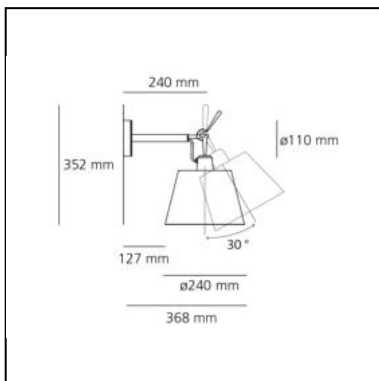

LUMINAIRE

- Watt: **17W**
- Voltage: **220V-240V**
- Delivered lumens output: **1712lm**
- Efficiency: **86%**
- Efficacy: **100.72lm/W**
- CRI: **80**

Notes

Possibility to mount LED source on E27 Socket. Complete lamp consists of body lamp + accessories

DESCRIPTION

Arm and wall support in polished aluminium; diffuser in parchment paper on a plastic frame. The code refers to the luminaire's body only

PRODUCT CODE: 1184010A

FEATURES

- Article Code: **1184010A**
- Colour: **Aluminium**
- Installation: **Wall**
- Material: **Aluminium, parchment paper or satin**
- Series: **Design Collection**
- design by: **Michele De Lucchi, Giancarlo Fassina**

DIMENSIONS

- Length: **cm 36.8**
- Height: **cm 35.2**
- Diameter: **cm 24**
- Base Diameter: **cm 11**
- Rotation: **30°**

SOURCES NOT INCLUDED

- Category: **LED RETROFIT**
- Number: **1**
- Watt: **17W**
- Socket: **E27**