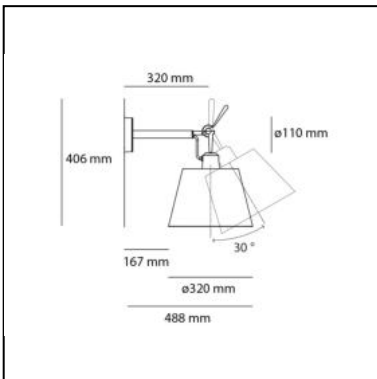

LUMINAIRE

- Watt: **21W**
- Voltage: **220V-240V**
- Delivered lumens output: **2067lm**
- Efficiency: **84%**
- Efficacy: **98.45lm/W**
- CRI: **80**

Notes

Possibility to mount LED source on E27 Socket. Complete lamp consists of body lamp + accessories

DESCRIPTION

Arm and wall support in polished aluminium; diffuser in parchment paper on a plastic frame. The code refers to the luminaire's body only

PRODUCT CODE: 1186010A

FEATURES

- Article Code: **1186010A**
- Colour: **Aluminium**
- Installation: **Wall**
- Material: **Aluminium, parchment paper or satin**
- Series: **Design Collection**
- design by: **Michele De Lucchi, Giancarlo Fassina**

DIMENSIONS

- Length: **cm 48.8**
- Height: **cm 40.6**
- Diameter: **cm 32**
- Base Diameter: **cm 11**
- Rotation: **30°**

SOURCES NOT INCLUDED

- Category: **LED RETROFIT**
- Number: **1**
- Watt: **21W**
- Socket: **E27**