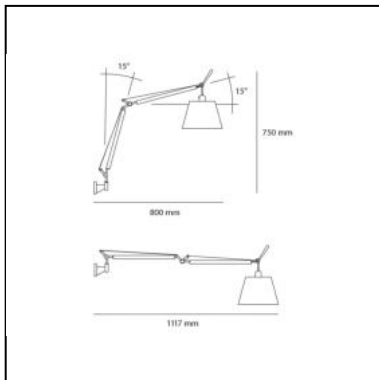

Tolomeo basculante parete - Body Lamp with Parchment Diffuser 180

Michele De Lucchi
Giancarlo Fassina

IP20    

LUMINAIRE

- Watt: **7,5W**
- Voltage: **220V-240V**
- Delivered lumens output: **816lm**
- Efficiency: **77%**
- Efficacy: **116.58lm/W**
- CRI: **80**

Notes

Possibility to mount LED source on E27 Socket. Complete lamp consists of body lamp + accessories

DESCRIPTION

Cantilevered arms in polished aluminium; diffuser in parchment paper on a plastic frame; wall support in polished aluminium. System of spring balancing. The code refers to the luminaire's body only

PRODUCT CODE: 0947010A

FEATURES

- Article Code: **0947010A**
- Colour: **Natural**
- Installation: **Wall**
- Material: **Aluminium, parchment paper**
- Series: **Design Collection**
- design by: **Michele De Lucchi, Giancarlo Fassina**

DIMENSIONS

- Length: **cm 80**
- Height: **cm 75**
- Max Extension Length: **cm 112**

SOURCES NOT INCLUDED

- Category: **LED RETROFIT**
- Number: **1**
- Watt: **8W**
- Socket: **E27**

Accessories

Wall support -
Aluminium
A025150