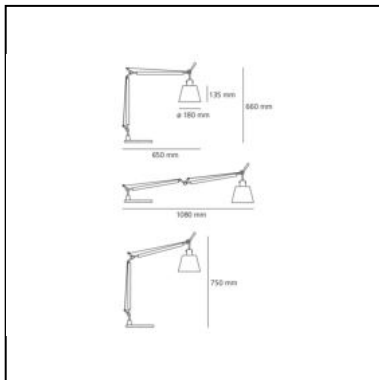

Tolomeo basculante tavolo - Body Lamp with Parchment Diffuser 180

Michele De Lucchi
Giancarlo Fassina

IP20   EAC

LUMINAIRE

- Watt: **7,5W**
- Voltage: **220V-240V**
- Delivered lumens output: **816lm**
- Efficiency: **77%**
- Efficacy: **116.58lm/W**
- CRI: **80**

Notes

Interchangeable support: table base, clamp, desk fixed support and twin support that allows two independent lamp units to be fitted. Possibility to mount LED source on E27 Socket. Complete lamp consists of body lamp + accessories

DESCRIPTION

Base and cantilevered arms in polished aluminium; diffuser in parchment paper or in silk satin fabric on a plastic frame; joints in polished aluminium. System of spring balancing. The code refers to the luminaire's body only

DIMENSIONS

- Height: **cm 66**
- Diameter: **cm 18**
- Base Diameter: **cm 23**
- Max Extension Height: **cm 75**
- Max Extension Length: **cm 108**
- Impact Resistance: **N/D**
- Glow Wire Test: **N/D°**