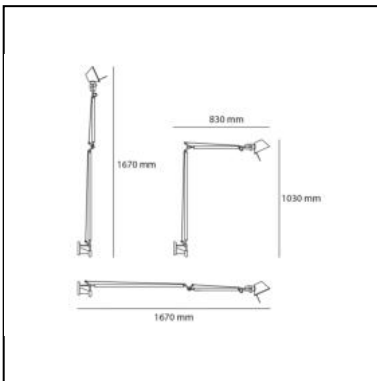

Tolomeo Braccio

Michele De Lucchi
Giancarlo Fassina

IP20   EAC 

LUMINAIRE

- Watt: **10,5W**
- Voltage: **220V-240V**
- Delivered lumens output: **615lm**
- Efficiency: **58%**
- Efficacy: **61.49lm/W**
- CRI: **80**

Notes

Possibility to mount LED source on E27 Socket

DESCRIPTION

Cantilevered arms in polished aluminium; diffuser in matt anodised aluminium; joints and wall support in polished aluminium. System of spring balancing.

PRODUCT CODE: A029050

FEATURES

- Article Code: **A029050**
- Colour: **Aluminum**
- Installation: **Wall**
- Material: **Aluminium**
- Series: **Design Collection**
- design by: **Michele De Lucchi, Giancarlo Fassina**

DIMENSIONS

- Length: **cm 83**
- Height: **cm 103**
- Max Extension Height: **cm 167**
- Max Extension Length: **cm 167**

SOURCES NOT INCLUDED

- Category: **LED RETROFIT**
- Number: **1**
- Watt: **8W**
- Socket: **E27**