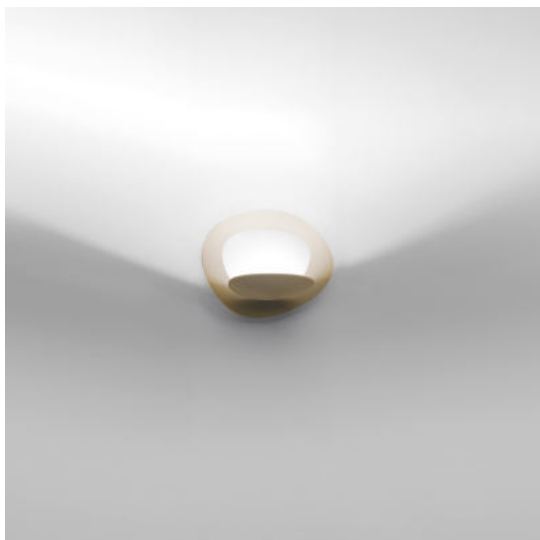

Pirce Micro Wall - 3000K - Gold

Giuseppe Maurizio Scutellà

IP20 Dimmerable: + -