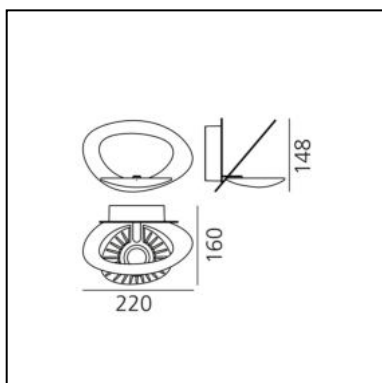

LUMINAIRE

- Watt: **27W**
- Voltage: **220V-240V**
- Delivered lumens output: **2768lm**
- CCT: **3000K**
- Efficiency: **97%**
- Efficacy: **102.52lm/W**
- CRI: **90**
- Dimmable Typology: **Push**

DESCRIPTION

Pirce's award-winning design is one of Artemide's top sellers. Originally released in halogen, its light source has been reimagined to incorporate a high quality, energy-efficient LED light source.

Pirce is not only an elegant light source, it is an alluring decoration with a strong sense of presence turned on or off. Its slim disc merges softly into flowing twirls that spiral downwards to create alluring lighting effects.

PRODUCT CODE: 1248020A

FEATURES

- Article Code: **1248020A**
- Colour: **Gold**
- Installation: **Wall**
- Material: **Aluminum**
- Series: **Design Collection**
- Environment: **Indoor**
- Area contract: **Residential**
- Emission: **Indirect**
- design by: **Giuseppe Maurizio Scutellà**

DIMENSIONS

- Length: **cm 22**
- Width: **cm 16**
- Height: **cm 14.8**
- Glow Wire Test: **650°**

SOURCES INCLUDED

- Category: **Led**
- Number: **1**
- Watt: **27W**
- Delivered lumens output: **3200lm**
- Color temperature (K): **3000K**
- CRI: **90**
- Color Tolerance: **MacAdam 2SDCM**