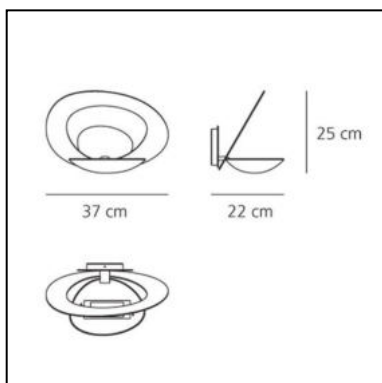

Pirce Wall - White

Giuseppe Maurizio Scutellà

IP20     Dimmerable: 

LUMINAIRE

- Watt: **230W**
- Voltage: **220V-240V**
- Delivered lumens output: **3514lm**
- Efficiency: **69%**
- Efficacy: **15.28lm/W**
- CRI: **0**

PRODUCT CODE: 1240010A

FEATURES

- Article Code: **1240010A**
- Colour: **White**
- Installation: **Wall**
- Material: **Aluminum**
- Series: **Design Collection**
- Environment: **Indoor**
- Area contract: **Residential**
- Emission: **Indirect**
- design by: **Giuseppe Maurizio Scutellà**

DIMENSIONS

- Length: **cm 22**
- Width: **cm 37**
- Height: **cm 25**
- Glow Wire Test: **650°**

NOT INCLUDED SOURCES

- Category: **HALO**
- Number: **1**
- Lbs: **Qt-de12**
- Watt: **230W**
- Socket: **R7s**
- Color Rendering: **1a**
- Color temperature (K): **3000K**
- Duration (h): **2000h**

DIMENSIONS

- Length: **cm 22**
- Width: **cm 16**
- Height: **cm 14.8**
- Glow Wire Test: **650°**

SOURCES INCLUDED

- Category: **Led**
- Number: **1**
- Watt: **27W**
- Delivered lumens output: **3200lm**
- Color temperature (K): **3000K**
- CRI: **90**
- Color Tolerance: **MacAdam 2SDCM**