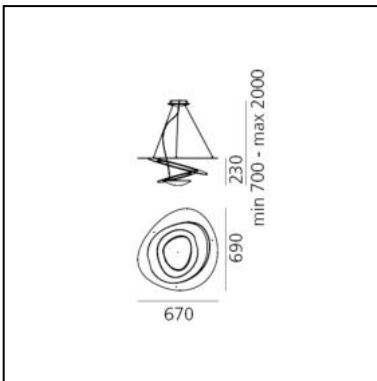

LUMINAIRE

- Watt: **44W**
- Voltage: **220V-240V**
- Delivered lumens output: **3313lm**
- CCT: **3000K**
- Efficiency: **82%**
- Efficacy: **75.30lm/W**
- CRI: **90**
- Dimmable Typology: **Push**

DESCRIPTION

Pirce's award-winning design is one of Artemide's top sellers. Originally released in halogen, its light source has been reimagined to incorporate a high quality, energy-efficient LED light source.

Pirce is not only an elegant light source, it is an alluring decoration with a strong sense of presence turned on or off. Its slim disc merges softly into flowing twirls that spiral downwards to create alluring lighting effects.

PRODUCT CODE: 1256120A

FEATURES

- Article Code: **1256120A**
- Colour: **Gold**
- Installation: **Suspension**
- Material: **Aluminum**
- Series: **Design Collection**
- Environment: **Indoor**
- Area contract: **Residential**
- Emission: **Indirect**
- design by: **Giuseppe Maurizio Scutellà**

DIMENSIONS

- Length: **cm 67**
- Width: **cm 69**
- Height: **cm 23**
- Max Height from ceiling: **cm 200**
- Impact Resistance: **N/D**
- Glow Wire Test: **650°**

SOURCES INCLUDED

- Category: **Led**
- Number: **1**
- Watt: **44W**
- Delivered lumens output: **4230lm**
- Color temperature (K): **3000K**
- CRI: **90**
- Color Tolerance: **MacAdam 2SDCM**