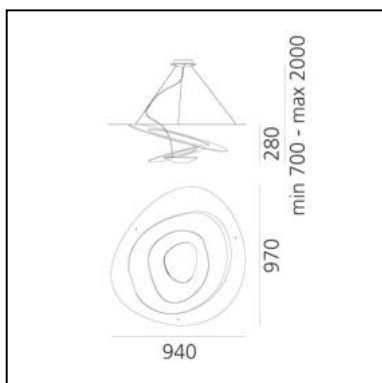

LUMINAIRE

- Watt: **330W**
- Voltage: **220V-240V**
- Delivered lumens output: **4087lm**
- Efficiency: **71%**
- Efficacy: **12.38lm/W**
- CRI: **100**

DESCRIPTION

Pirce's award-winning design is one of Artemide's top sellers. Originally released in halogen, its light source has been reimagined to incorporate a high quality, energy-efficient LED light source.

Pirce is not only an elegant light source, it is an alluring decoration with a strong sense of presence turned on or off. Its slim disc merges softly into flowing twirls that spiral downwards to create alluring lighting effects.

PRODUCT CODE: 1239010A

FEATURES

- Article Code: **1239010A**
- Colour: **White**
- Installation: **Suspension**
- Material: **Aluminum**
- Series: **Design Collection**
- Environment: **Indoor**
- Area contract: **Residential**
- Emission: **Indirect**
- design by: **Giuseppe Maurizio Scutellà**

DIMENSIONS

- Length: **cm 94**
- Width: **cm 97**
- Height: **cm 28**
- Max Height from ceiling: **cm 200**
- Glow Wire Test: **650°**

NOT INCLUDED SOURCES

- Category: **HALO**
- Number: **1**
- Lbs: **R7s**
- Watt: **330W**
- Color temperature (K): **2950K**
- Class: **A**

ALTERNATIVE SOURCES