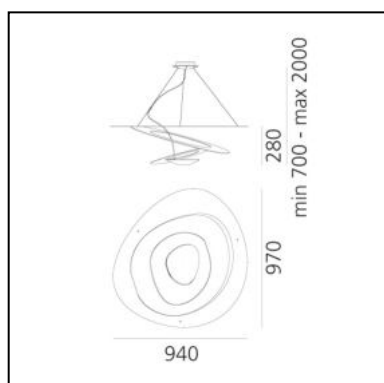

LUMINAIRE

- Watt: **44W**
- Voltage: **220V-240V**
- Delivered lumens output: **3313lm**
- CCT: **3000K**
- Efficiency: **82%**
- Efficacy: **75.30lm/W**
- CRI: **90**
- Dimmable Typology: **Push**

DESCRIPTION

Pirce's award-winning design is one of Artemide's top sellers. Originally released in halogen, its light source has been reimagined to incorporate a high quality, energy-efficient LED light source.

Pirce is not only an elegant light source, it is an alluring decoration with a strong sense of presence turned on or off. Its slim disc merges softly into flowing twirls that spiral downwards to create alluring lighting effects.

PRODUCT CODE: 1254120A

FEATURES

- Article Code: **1254120A**
- Colour: **Gold**
- Installation: **Suspension**
- Material: **Aluminum**
- Series: **Design Collection**
- Environment: **Indoor**
- Area contract: **Residential**
- Emission: **Indirect**
- design by: **Giuseppe Maurizio Scutellà**

DIMENSIONS

- Length: **cm 94**
- Width: **cm 97**
- Height: **cm 28**
- Max Height from ceiling: **cm 200**
- Glow Wire Test: **650°**

SOURCES INCLUDED

- Category: **Led**
- Number: **1**
- Watt: **44W**
- Delivered lumens output: **4230lm**
- Color temperature (K): **3000K**
- CRI: **90**
- Color Tolerance: **MacAdam 2SDCM**