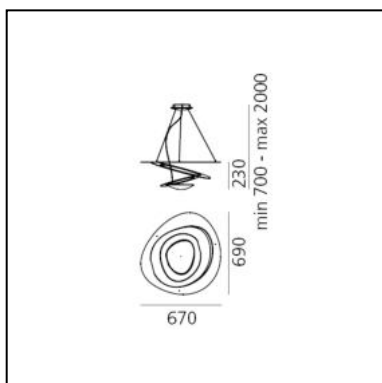

LUMINAIRE

- Watt: **330W**
- Voltage: **220V-240V**
- Delivered lumens output: **3686lm**
- Efficiency: **64%**
- Efficacy: **11.17lm/W**
- CRI: **100**

DESCRIPTION

Pirce's award-winning design is one of Artemide's top sellers. Originally released in halogen, its light source has been reimagined to incorporate a high quality, energy-efficient LED light source.

Pirce is not only an elegant light source, it is an alluring decoration with a strong sense of presence turned on or off. Its slim disc merges softly into flowing twirls that spiral downwards to create alluring lighting effects.

PRODUCT CODE: 1237010A

FEATURES

- Article Code: **1237010A**
- Colour: **White**
- Installation: **Suspension**
- Material: **Aluminum**
- Series: **Design Collection**
- Environment: **Indoor**
- Area contract: **Residential**
- Emission: **Indirect**
- design by: **Giuseppe Maurizio Scutellà**

DIMENSIONS

- Length: **cm 67**
- Width: **cm 69**
- Height: **cm 23**
- Max Height from ceiling: **cm 200**
- Impact Resistance: **N/D**
- Glow Wire Test: **650°**

NOT INCLUDED SOURCES

- Category: **HALO**
- Number: **1**
- Lbs: **R7s**
- Watt: **330W**
- Color temperature (K): **2950K**
- Class: **A**

ALTERNATIVE SOURCES