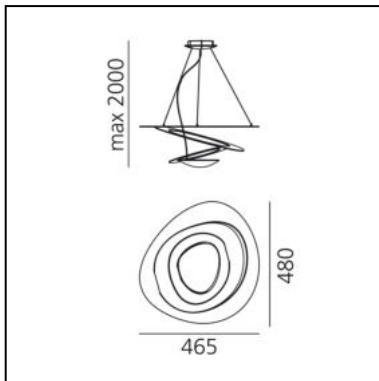

LUMINAIRE

- Watt: **27W**
- Voltage: **220V-240V**
- Delivered lumens output: **2753lm**
- CCT: **3000K**
- Efficiency: **96%**
- Efficacy: **101.96lm/W**
- CRI: **90**
- Dimmable Typology: **Push**

DESCRIPTION

Pirce's award-winning design is one of Artemide's top sellers. Originally released in halogen, its light source has been reimagined to incorporate a high quality, energy-efficient LED light source.

Pirce is not only an elegant light source, it is an alluring decoration with a strong sense of presence turned on or off. Its slim disc merges softly into flowing twirls that spiral downwards to create alluring lighting effects.

PRODUCT CODE: 1249020A

FEATURES

- Article Code: **1249020A**
- Colour: **Gold**
- Installation: **Suspension**
- Material: **Aluminum**
- Series: **Design Collection**
- Environment: **Indoor**
- Area contract: **Residential**
- Emission: **Indirect**
- design by: **Giuseppe Maurizio Scutellà**

DIMENSIONS

- Length: **cm 46.5**
- Width: **cm 48**
- Height: **cm 13**
- Max Height from ceiling: **cm 200**
- Glow Wire Test: **650°**

SOURCES INCLUDED

- Category: **Led**
- Number: **1**
- Watt: **27W**
- Delivered lumens output: **3200lm**
- Color temperature (K): **3000K**
- CRI: **90**
- Color Tolerance: **MacAdam 2SDCM**