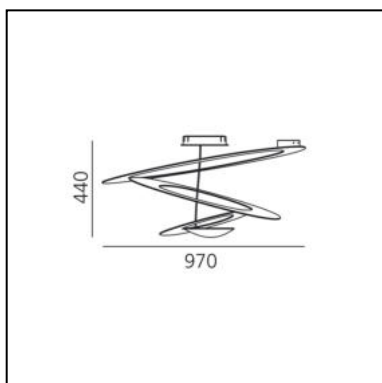

LUMINAIRE

- Watt: **44W**
- Voltage: **220V-240V**
- Delivered lumens output: **3313lm**
- CCT: **3000K**
- Efficiency: **82%**
- Efficacy: **75.30lm/W**
- CRI: **90**
- Dimmable Typology: **Push**

DESCRIPTION

Pirce's award-winning design is one of Artemide's top sellers. Originally released in halogen, its light source has been reimagined to incorporate a high quality, energy-efficient LED light source.

Pirce is not only an elegant light source, it is an alluring decoration with a strong sense of presence turned on or off. Its slim disc merges softly into flowing twirls that spiral downwards to create alluring lighting effects.

PRODUCT CODE: 1253120A

FEATURES

- Article Code: **1253120A**
- Colour: **Gold**
- Installation: **Ceiling**
- Material: **Aluminum**
- Series: **Design Collection**
- Environment: **Indoor**
- Area contract: **Residential**
- Emission: **Indirect**
- design by: **Giuseppe Maurizio Scutellà**

DIMENSIONS

- Width: **cm 97**
- Height: **cm 44**
- Glow Wire Test: **650°**

SOURCES INCLUDED

- Category: **Led**
- Number: **1**
- Watt: **44W**
- Delivered lumens output: **4230lm**
- Color temperature (K): **3000K**
- CRI: **90**
- Color Tolerance: **MacAdam 2SDCM**