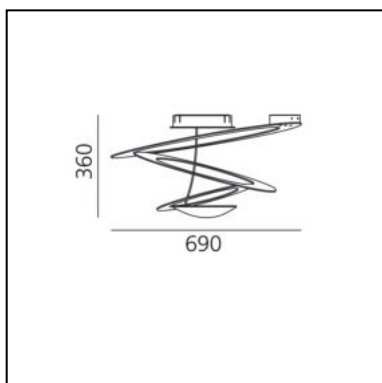

LUMINAIRE

- Watt: **44W**
- Voltage: **220V-240V**
- Delivered lumens output: **3313lm**
- CCT: **3000K**
- Efficiency: **82%**
- Efficacy: **75.30lm/W**
- CRI: **90**
- Dimmable Typology: **Push**

DESCRIPTION

Pirce's award-winning design is one of Artemide's top sellers. Originally released in halogen, its light source has been reimagined to incorporate a high quality, energy-efficient LED light source.

Pirce is not only an elegant light source, it is an alluring decoration with a strong sense of presence turned on or off. Its slim disc merges softly into flowing swirls that spiral downwards to create alluring lighting effects.

PRODUCT CODE: 1255120A

FEATURES

- Article Code: **1255120A**
- Colour: **Gold**
- Installation: **Ceiling**
- Material: **Aluminum**
- Series: **Design Collection**
- Environment: **Indoor**
- Area contract: **Residential**
- Emission: **Indirect**
- design by: **Giuseppe Maurizio Scutellà**

DIMENSIONS

- Height: **cm 36**
- Diameter: **cm 67**
- Glow Wire Test: **650°**

SOURCES INCLUDED

- Category: **Led**
- Number: **1**
- Watt: **44W**
- Delivered lumens output: **4230lm**
- Color temperature (K): **3000K**
- CRI: **90**
- Color Tolerance: **MacAdam 2SDCM**