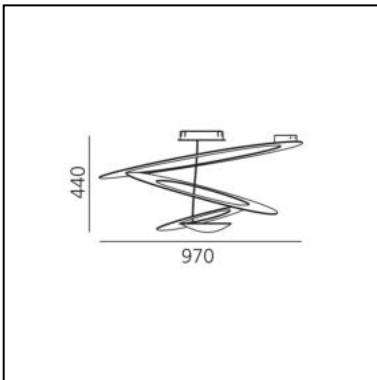

LUMINAIRE

- Watt: **330W**
- Voltage: **220V-240V**
- Delivered lumens output: **4087lm**
- Efficiency: **71%**
- Efficacy: **12.38lm/W**
- CRI: **100**

DESCRIPTION

Pirce's award-winning design is one of Artemide's top sellers. Originally released in halogen, its light source has been reimagined to incorporate a high quality, energy-efficient LED light source.

Pirce is not only an elegant light source, it is an alluring decoration with a strong sense of presence turned on or off. Its slim disc merges softly into flowing twirls that spiral downwards to create alluring lighting effects.

PRODUCT CODE: 1242010A

FEATURES

- Article Code: **1242010A**
- Colour: **White**
- Installation: **Ceiling**
- Material: **Aluminum**
- Series: **Design Collection**
- Environment: **Indoor**
- Area contract: **Residential**
- Emission: **Indirect**
- design by: **Giuseppe Maurizio Scutellà**

DIMENSIONS

- Width: **cm 97**
- Height: **cm 44**
- Glow Wire Test: **650°**

NOT INCLUDED SOURCES

- Category: **HALO**
- Number: **1**
- Lbs: **R7s**
- Watt: **330W**
- Color temperature (K): **2950K**
- Class: **A**

ALTERNATIVE SOURCES