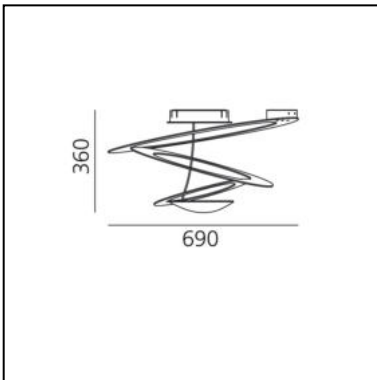

LUMINAIRE

- Watt: **330W**
- Voltage: **220V-240V**
- Delivered lumens output: **3686lm**
- Efficiency: **64%**
- Efficacy: **11.17lm/W**
- CRI: **100**

DESCRIPTION

Pirce's award-winning design is one of Artemide's top sellers. Originally released in halogen, its light source has been reimagined to incorporate a high quality, energy-efficient LED light source.

Pirce is not only an elegant light source, it is an alluring decoration with a strong sense of presence turned on or off. Its slim disc merges softly into flowing twirls that spiral downwards to create alluring lighting effects.

PRODUCT CODE: 1247010A

FEATURES

- Article Code: **1247010A**
- Colour: **White**
- Installation: **Ceiling**
- Material: **Aluminum**
- Series: **Design Collection**
- Environment: **Indoor**
- Area contract: **Residential**
- Emission: **Indirect**
- design by: **Giuseppe Maurizio Scutellà**

DIMENSIONS

- Height: **cm 36**
- Diameter: **cm 69**
- Glow Wire Test: **650°**

NOT INCLUDED SOURCES

- Category: **HALO**
- Number: **1**
- Lbs: **R7s**
- Watt: **330W**
- Color temperature (K): **2950K**
- Class: **A**

ALTERNATIVE SOURCES