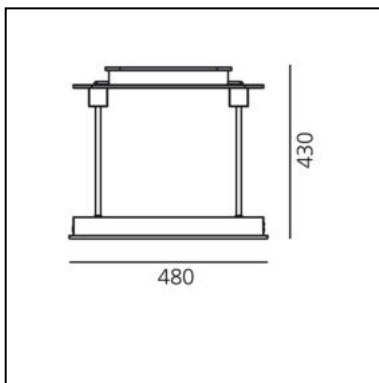

## LUMINAIRE

- Watt: **14W**
- Delivered lumens output: **690lm**
- CCT: **3500K**
- Efficiency: **63%**
- Efficacy: **49.29lm/W**
- CRI: **0**

## DIMENSIONS

- Width: **cm 48**
- Height: **cm 43**