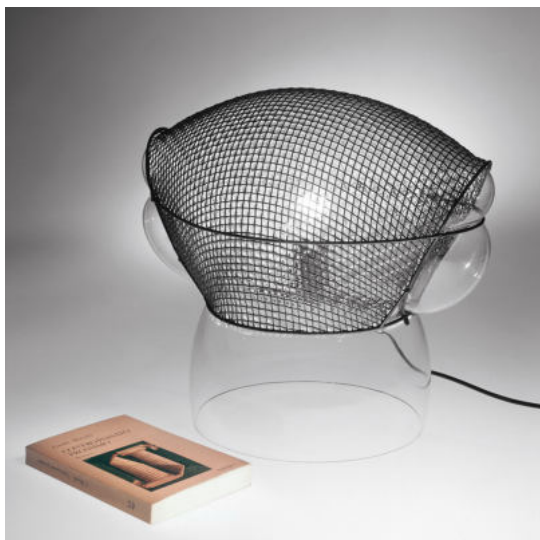

Patroclo

Gae Aulenti

IP20