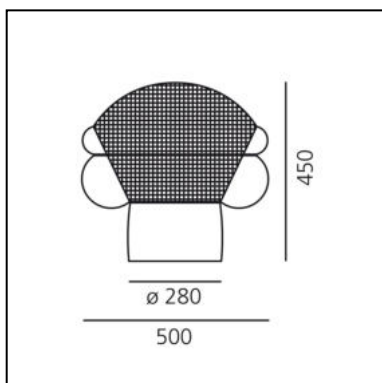

LUMINAIRE

- Watt: **77W**
- Voltage: **220V-240V**
- Delivered lumens output: **1180lm**
- Dimmer Typology: **Microswitch Dimmer**

Notes

With dimmer. The glass is then faceted to light a space with mottled light.

DESCRIPTION

Body in transparent blown glass with the diffuser partially covered by an irregular rhomboid metal frame. The frame is created by welding steel wire that is resistant to the heat of the glass which is blown within the cage.

PRODUCT CODE: 0060010A

FEATURES

- Article Code: **0060010A**
- Colour: **Transparent**
- Installation: **Table**
- Material: **Blown glass, steel**
- Series: **Design Collection**
- Environment: **Indoor**
- Emission: **Diffused**
- design by: **Gae Aulenti**

DIMENSIONS

- Width: **cm 50**
- Height: **cm 45**
- Base Diameter: **cm 28**
- Impact Resistance: **N/D**
- Glow Wire Test: **N/D°**

NOT INCLUDED SOURCES

- Category: **HALO**
- Number: **1**
- Lbs: **A60**
- Watt: **77W**
- Socket: **E27**
- Color Rendering: **1a**
- Color temperature (K): **2900K**
- Duration (h): **1000h**

ALTERNATIVE SOURCES