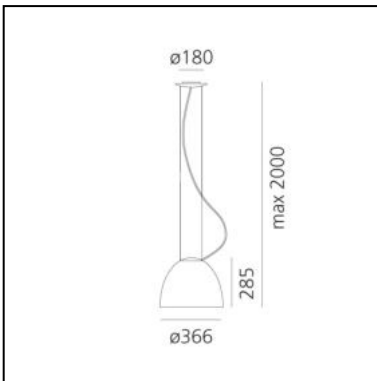

Nur Mini - Suspension - Anodized Aluminum

Ernesto Gismondi

IP20    Dimmerable:  +  -

LUMINAIRE

- Watt: **21W**
- Voltage: **220V-240V**
- Delivered lumens output: **1127lm**

Notes

As accessory, is available a coloured filter.

DIMENSIONS

- Height: **cm 28.5**
- Diameter: **cm 36**
- Base Diameter: **cm 18**
- Max Height from ceiling: **cm 200**
- Impact Resistance: **N/D**
- Glow Wire Test: **650°C**

SOURCES NOT INCLUDED

- Category: **LED RETROFIT**
- Number: **1**
- Watt: **11W**
- Socket: **R7s**

DIMENSIONS

- Height: **cm 28.5**
- Diameter: **cm 36.6**
- Base Diameter: **cm 18**
- Max Height from ceiling: **cm 220**
- Impact Resistance: **N/D**
- Glow Wire Test: **650°C**

SOURCES INCLUDED

- Category: **Led**
- Number: **1**
- Watt: **30W**
- Delivered lumens output: **2990lm**
- Color temperature (K): **2700K**
- CRI: **90**
- Color Tolerance: **MacAdam 2SDCM**