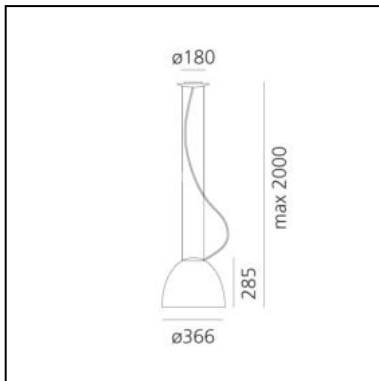

DIMENSIONS

- Height: **cm 28.5**
- Diameter: **cm 36**
- Base Diameter: **cm 18**
- Max Height from ceiling: **cm 200**
- Impact Resistance: **N/D**
- Glow Wire Test: **650°C**

SOURCES NOT INCLUDED

- Category: **LED RETROFIT**
- Number: **1**
- Watt: **11W**
- Socket: **R7s**

Accessories

NO
IMAGE
AVAILABLE

NUR MINI FILTRO
COLORATO X
ALOG.200W A247900

Nur Mini LED - Suspension - Anthracite grey

Ernesto Gismondi

IP20     Dimmerable: 

LUMINAIRE

- Watt: **30W**
- Voltage: **220V-240V**
- Delivered lumens output: **1501lm**
- CCT: **2700K**
- Efficiency: **57%**
- Efficacy: **50.03lm/W**
- CRI: **90**
- Dimmable Typology: **Push**

DIMENSIONS

- Height: **cm 28.5**
- Diameter: **cm 36.6**
- Base Diameter: **cm 18**
- Max Height from ceiling: **cm 220**
- Impact Resistance: **N/D**
- Glow Wire Test: **650°C**

SOURCES INCLUDED

- Category: **Led**
- Number: **1**
- Watt: **30W**
- Delivered lumens output: **2990lm**
- Color temperature (K): **2700K**
- CRI: **90**
- Color Tolerance: **MacAdam 2SDCM**