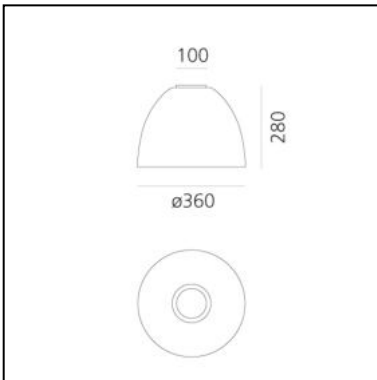

LUMINAIRE

- Watt: **30W**
- Voltage: **220V-240V**
- Delivered lumens output: **1287lm**
- CCT: **2700K**
- Efficiency: **47%**
- Efficacy: **42.90lm/W**
- CRI: **90**
- Dimmable Typology: **Push**

Notes

Added to the direct emission is an indirect emission that produces a halo of decorative light on the ceiling.

DESCRIPTION

An extreme geometric synthesis of optics par excellence, Nur manifests its presence through a monolithic and mono-material body. The essential and geometrically calibrated lines of a perfect parabola conceal an optical heart that perfectly controls the emission, without offending direct vision. It ensures general ambient lighting thanks also to indirect emission. Artemide App Compatible.

PRODUCT CODE: A246500

FEATURES

- Article Code: **A246500**
- Colour: **Anthracite grey**
- Installation: **Ceiling**
- Material: **Aluminum, methacrylate**
- Series: **Design Collection**
- Environment: **Indoor**
- Area contract: **Hospitality, Residential**
- Emission: **Diffused Direct/Indirect**
- design by: **Ernesto Gismondi**

DIMENSIONS

- Height: **cm 28.5**
- Diameter: **cm 36.6**
- Base Diameter: **cm 10**

SOURCES INCLUDED

- Category: **Led**
- Number: **1**
- Watt: **30W**
- Delivered lumens output: **2990lm**
- Color temperature (K): **2700K**
- CRI: **90**
- Color Tolerance: **MacAdam 2SDCM**