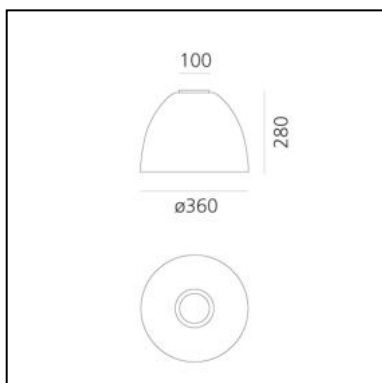

Nur Mini - Ceiling - Anodized Aluminum

Ernesto Gismondi

IP40    Dimmerable: 

LUMINAIRE

- Watt: **21W**
- Voltage: **220V-240V**
- Delivered lumens output: **1127lm**
- Efficiency: **46%**
- Efficacy: **53.64lm/W**
- CRI: **80**

Notes

Added to the direct emission is an indirect emission that produces a halo of decorative light on the ceiling.

DESCRIPTION

An extreme geometric synthesis of optics par excellence, Nur manifests its presence through a monolithic and mono-material body. The essential and geometrically calibrated lines of a perfect parabola conceal an optical heart that perfectly controls the emission, without offending direct vision. It ensures general ambient lighting thanks also to indirect emission. Artemide App Compatible.

DIMENSIONS

- Height: **cm 28**
- Diameter: **cm 36**
- Base Diameter: **cm 10**
- Impact Resistance: **N/D**
- Glow Wire Test: **650°C**

SOURCES NOT INCLUDED

- Category: **LED RETROFIT**
- Number: **1**
- Watt: **21W**
- Socket: **E27**

DIMENSIONS

- Height: **cm 28.5**
- Diameter: **cm 36.6**
- Base Diameter: **cm 10**

SOURCES INCLUDED

- Category: **Led**
- Number: **1**
- Watt: **30W**
- Delivered lumens output: **2990lm**
- Color temperature (K): **2700K**
- CRI: **90**
- Color Tolerance: **MacAdam 2SDCM**