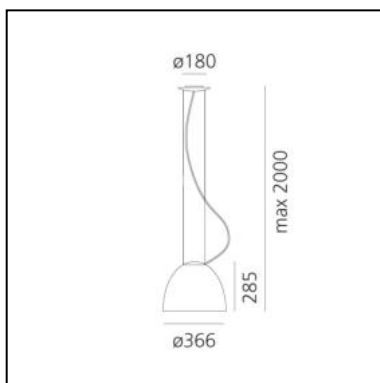

LUMINAIRE

- Watt: **21W**
- Voltage: **220V-240V**
- Delivered lumens output: **1013lm**
- Efficiency: **41%**
- Efficacy: **48.24lm/W**
- CRI: **80**

Notes

All the versions are encased in a diffuser at the bottom.

DESCRIPTION

An extreme geometric synthesis of optics par excellence, Nur manifests its presence through a monolithic and mono-material body. The essential and geometrically calibrated lines of a perfect parabola conceal an optical heart that perfectly controls the emission, without offending direct vision. It ensures general ambient lighting thanks also to indirect emission. Artemide App Compatible.

PRODUCT CODE: A244900

FEATURES

- Article Code: **A244900**
- Colour: **White**
- Installation: **Suspension**
- Material: **Aluminium, polycarbonate, glass**
- Series: **Design Collection**
- Environment: **Indoor**
- Area contract: **Hospitality, Residential**
- Emission: **Direct/indirect**
- design by: **Ernesto Gismondi**

DIMENSIONS

- Height: **cm 28.5**
- Diameter: **cm 36**
- Base Diameter: **cm 18**
- Max Height from ceiling: **cm 200**
- Impact Resistance: **N/D**
- Glow Wire Test: **850°**

SOURCES NOT INCLUDED

- Category: **LED RETROFIT**
- Number: **1**
- Watt: **21W**
- Socket: **E27**