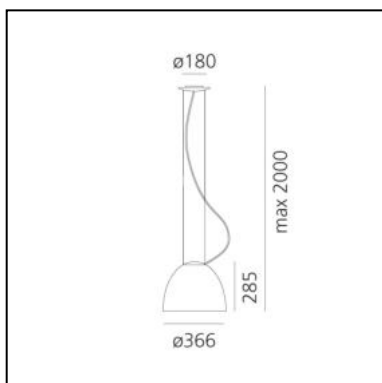

LUMINAIRE

- Watt: **30W**
- Voltage: **220V-240V**
- Delivered lumens output: **1287lm**
- CCT: **2700K**
- Efficiency: **47%**
- Efficacy: **42.90lm/W**
- CRI: **90**
- Dimmable Typology: **Push**

Notes

All the versions are encased in a diffuser at the bottom.

DESCRIPTION

An extreme geometric synthesis of optics par excellence, Nur manifests its presence through a monolithic and mono-material body. The essential and geometrically calibrated lines of a perfect parabola conceal an optical heart that perfectly controls the emission, without offending direct vision. It ensures general ambient lighting thanks also to indirect emission. Artemide App Compatible.

PRODUCT CODE: A246410

FEATURES

- Article Code: **A246410**
- Colour: **Black**
- Installation: **Suspension**
- Material: **Aluminum, methacrylate, glass**
- Series: **Design Collection**
- Environment: **Indoor**
- Area contract: **Hospitality, Residential**
- Emission: **Direct/indirect**
- design by: **Ernesto Gismondi**

DIMENSIONS

- Height: **cm 28.5**
- Diameter: **cm 36**
- Base Diameter: **cm 18**
- Max Height from ceiling: **cm 220**
- Glow Wire Test: **650°C**

SOURCES INCLUDED

- Category: **Led**
- Number: **1**
- Watt: **30W**
- Delivered lumens output: **2990lm**
- Color temperature (K): **2700K**
- CRI: **90**
- Color Tolerance: **MacAdam 2SDCM**