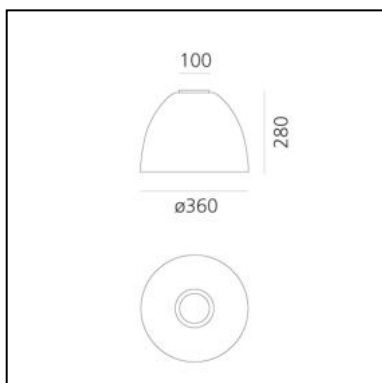

Nur Mini Gloss - Ceiling - White

Ernesto Gismondi

IP40     Dimmerable: 

LUMINAIRE

- Watt: **21W**
- Voltage: **220V-240V**
- Delivered lumens output: **1013lm**
- Efficiency: **41%**
- Efficacy: **48.24lm/W**
- CRI: **80**

Notes

Added to the direct emission is an indirect emission that produces a halo of decorative light on the ceiling. All the versions are encased in a diffuser at the bottom.

DESCRIPTION

An extreme geometric synthesis of optics par excellence, Nur manifests its presence through a monolithic and mono-material body. The essential and geometrically calibrated lines of a perfect parabola conceal an optical heart that perfectly controls the emission, without offending direct vision. It ensures general ambient lighting thanks also to indirect emission. Artemide App Compatible.

DIMENSIONS

- Height: **cm 28**
- Diameter: **cm 36**
- Base Diameter: **cm 10**
- Impact Resistance: **N/D**
- Glow Wire Test: **850°**

SOURCES NOT INCLUDED

- Category: **LED RETROFIT**
- Number: **1**
- Watt: **21W**
- Socket: **E27**

DIMENSIONS

- Height: **cm 28**
- Diameter: **cm 36**
- Base Diameter: **cm 10**

SOURCES INCLUDED

- Category: **Led**
- Number: **1**
- Watt: **30W**
- Delivered lumens output: **2990lm**
- Color temperature (K): **2700K**
- CRI: **90**
- Color Tolerance: **MacAdam 2SDCM**