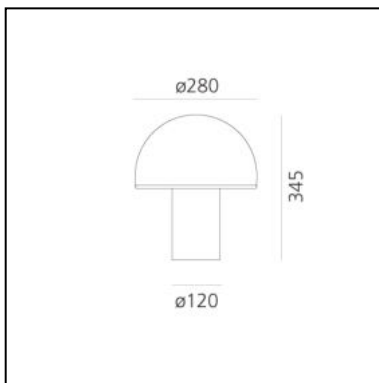

DIMENSIONS

- Height: **cm 44**
- Diameter: **cm 36**
- Base Diameter: **cm 14**

SOURCES NOT INCLUDED

- Category: **LED RETROFIT**
- Number: **1**
- Watt: **8W**
- Socket: **E27**
- Category: **LED RETROFIT**
- Number: **1**
- Watt: **2W**
- Socket: **E14**

Onfale Medio

Luciano Vistosi

IP20   EAC 

LUMINAIRE

- Watt: **10W**
- Voltage: **220V-240V**
- Delivered lumens output: **635lm**
- Efficiency: **68%**
- Efficacy: **63.47lm/W**
- CRI: **80**

DESCRIPTION

Body and diffuser in opaline blown glass. Transparent crystal edge added.

DIMENSIONS

- Height: **cm 34.5**
- Diameter: **cm 28**
- Base Diameter: **cm 12**

SOURCES NOT INCLUDED

- Category: **LED RETROFIT**
- Number: **1**
- Watt: **6W**
- Socket: **E14**
- Category: **LED RETROFIT**
- Number: **1**
- Watt: **2W**
- Socket: **E14**

DIMENSIONS

- Height: **cm 26**
- Diameter: **cm 20**
- Base Diameter: **cm 10**

SOURCES NOT INCLUDED

- Category: **LED RETROFIT**
- Number: **1**
- Watt: **6W**
- Socket: **E14**