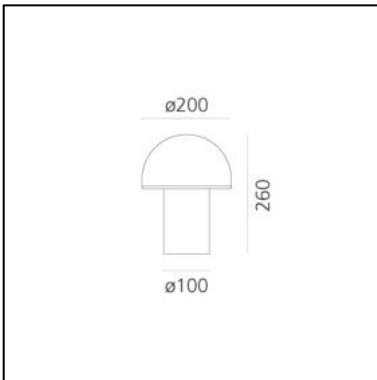

DIMENSIONS

- Height: **cm 44**
- Diameter: **cm 36**
- Base Diameter: **cm 14**

SOURCES NOT INCLUDED

- Category: **LED RETROFIT**
- Number: **1**
- Watt: **8W**
- Socket: **E27**
- Category: **LED RETROFIT**
- Number: **1**
- Watt: **2W**
- Socket: **E14**

DIMENSIONS

- Height: **cm 34.5**
- Diameter: **cm 28**
- Base Diameter: **cm 12**

SOURCES NOT INCLUDED

- Category: **LED RETROFIT**
- Number: **1**
- Watt: **6W**
- Socket: **E14**
- Category: **LED RETROFIT**
- Number: **1**
- Watt: **2W**
- Socket: **E14**

Onfale Piccolo

Luciano Vistosi

IP20   EAC 

LUMINAIRE

- Watt: **5W**
- Voltage: **220V-240V**
- Delivered lumens output: **363lm**
- Efficiency: **77%**
- Efficacy: **72.53lm/W**
- CRI: **80**

DESCRIPTION

Body and diffuser in opaline blown glass. Transparent crystal edge added.

DIMENSIONS

- Height: **cm 26**
- Diameter: **cm 20**
- Base Diameter: **cm 10**

SOURCES NOT INCLUDED

- Category: **LED RETROFIT**
- Number: **1**
- Watt: **6W**
- Socket: **E14**