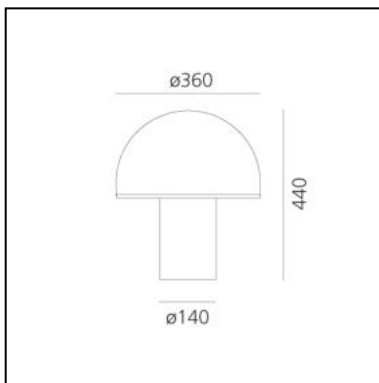

Onfale Grande

Luciano Vistosi

IP20    

LUMINAIRE

- Watt: **18W**
- Voltage: **220V-240V**
- Delivered lumens output: **1388lm**
- Efficiency: **70%**
- Efficacy: **77.13lm/W**
- CRI: **80**

DESCRIPTION

Body and diffuser in opaline blown glass. Transparent crystal edge added.

DIMENSIONS

- Height: **cm 44**
- Diameter: **cm 36**
- Base Diameter: **cm 14**

SOURCES NOT INCLUDED

- Category: **LED RETROFIT**
- Number: **1**
- Watt: **8W**
- Socket: **E27**
- Category: **LED RETROFIT**
- Number: **1**
- Watt: **2W**
- Socket: **E14**

DIMENSIONS

- Height: **cm 34.5**
- Diameter: **cm 28**
- Base Diameter: **cm 12**

SOURCES NOT INCLUDED

- Category: **LED RETROFIT**
- Number: **1**
- Watt: **6W**
- Socket: **E14**
- Category: **LED RETROFIT**
- Number: **1**
- Watt: **2W**
- Socket: **E14**

DIMENSIONS

- Height: **cm 26**
- Diameter: **cm 20**
- Base Diameter: **cm 10**

SOURCES NOT INCLUDED

- Category: **LED RETROFIT**
- Number: **1**
- Watt: **6W**
- Socket: **E14**