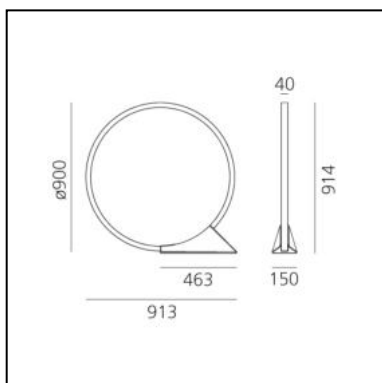

LUMINAIRE

- Watt: **43W**
- Delivered lumens output: **1830lm**
- CCT: **3000K**
- Efficiency: **56%**
- Efficacy: **42.55lm/W**
- CRI: **90**

DESCRIPTION

"O" is an essential element that, when switched off, frames nature and suggests perspectives, an unobtrusive object in space that does not alter environmental balances. Its controlled and comfortable light emission can be adjusted with sensors and with the Artemide App to ensure focused operation, thus preventing waste and respecting the circadian cycles of all animal and plant species.

Introduced in 2018 both floor and suspended outdoor versions, it is a perfect lighting also for indoor use thanks to a cabled option that allows easy relocation. Also in this case the IP degree of protection is still suitable for outdoor use. Its lightness is not just formal: its thin aluminium profile is an element of its own, which can be moved wherever necessary, allowing multiple uses, and creating a pleasant ambience anywhere with its soft, non-glaring light. "O" is developed in the original 90-cm diameter version, as well as in a smaller, 45-cm and bigger 150-cm versions featuring all the characteristics of the original one. "O" is thus a comprehensive family of elements creating dynamic lightscapes.

PRODUCT CODE: T071030

FEATURES

- Article Code: **T071030**
- Colour: **Black**
- Installation: **Floor**
- Material: **<p>Aluminium, silicone</p>**
- Series: **Design Collection, Architectural Outdoor**
- Environment: **Outdoor**
- design by: **Elemental**

DIMENSIONS

- Height: **cm 91.4**
- Diameter: **cm 90**
- Base Length: **cm 15**
- Base Width: **cm 46.3**

SOURCES INCLUDED

- Category: **Led**
- Number: **1**
- Watt: **35W**
- Color temperature (K): **3000K**
- CRI: **90**