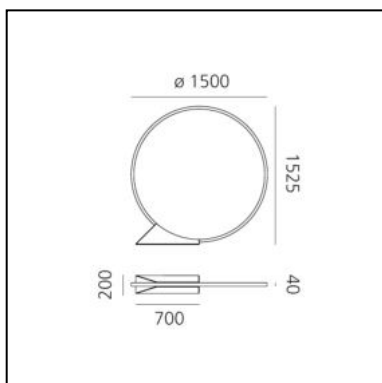

DIMENSIONS

- Height: **cm 91.4**
- Diameter: **cm 90**
- Base Length: **cm 15**
- Base Width: **cm 46.3**

SOURCES INCLUDED

- Category: **Led**
- Number: **1**
- Watt: **35W**
- Color temperature (K): **3000K**
- CRI: **90**

DIMENSIONS

- Length: **cm 47.2**
- Height: **cm 46**
- Diameter: **cm 45**
- Base Length: **cm 24.7**
- Base Width: **cm 10**

"O" 150 - Floor Elemental

IP67  

LUMINAIRE

- Watt: **65W**
- Delivered lumens output: **3126lm**
- CCT: **3000K**
- Efficiency: **56%**
- Efficacy: **48.09lm/W**
- CRI: **90**

DIMENSIONS

- Height: **cm 152.5**
- Diameter: **cm 150**
- Base Length: **cm 20**
- Base Width: **cm 70**

"O" 150 Floor - Indoor - App Compatible Elemental

IP67  

LUMINAIRE

- Watt: **60W**
- Delivered lumens output: **3126lm**
- CCT: **3000K**
- Efficiency: **56%**
- Efficacy: **52.10lm/W**
- CRI: **90**

DIMENSIONS

- Height: **cm 152.5**
- Diameter: **cm 150**
- Base Length: **cm 20**
- Base Width: **cm 70**