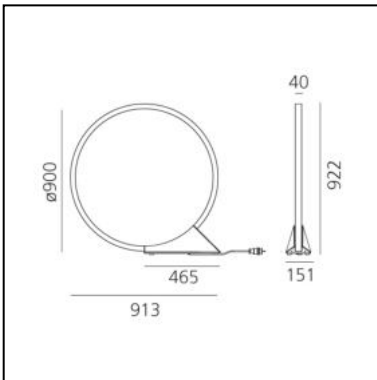

LUMINAIRE

- Watt: **43W**
- Delivered lumens output: **1830lm**
- CCT: **3000K**
- Efficiency: **56%**
- Efficacy: **42.55lm/W**
- CRI: **90**

Notes

Plug IP44

DESCRIPTION

"O" is an essential element that, when switched off, frames nature and suggests perspectives, an unobtrusive object in space that does not alter environmental balances. Its controlled and comfortable light emission can be adjusted with sensors and with the Artemide App to ensure focused operation, thus preventing waste and respecting the circadian cycles of all animal and plant species.

Introduced in 2018 both floor and suspended outdoor versions, it is a perfect lighting also for indoor use thanks to a cabled option that allows easy relocation. Also in this case the IP degree of protection is still suitable for outdoor use. Its lightness is not just formal: its thin aluminium profile is an element of its own, which can be moved wherever necessary, allowing multiple uses, and creating a pleasant ambience anywhere with its soft, non-glaring light. "O" is developed in the original 90-cm diameter version, as well as in a smaller, 45-cm and bigger 150-cm versions featuring all the characteristics of the original one. "O" is thus a comprehensive family of elements creating dynamic lightscares.

PRODUCT CODE: T073030

FEATURES

- Article Code: **T073030**
- Colour: **Black**
- Installation: **Floor**
- Material: **Aluminium, Silicone diffuser**
- Series: **Design Collection, Architectural Outdoor**
- Environment: **Outdoor**
- design by: **Elemental**

DIMENSIONS

- Length: **cm 91.3**
- Height: **cm 92.2**
- Diameter: **cm 90**
- Base Length: **cm 46.5**
- Base Width: **cm 15.1**

SOURCES INCLUDED

- Category: **Led**
- Number: **1**
- Watt: **35W**
- Color temperature (K): **3000K**
- CRI: **90**