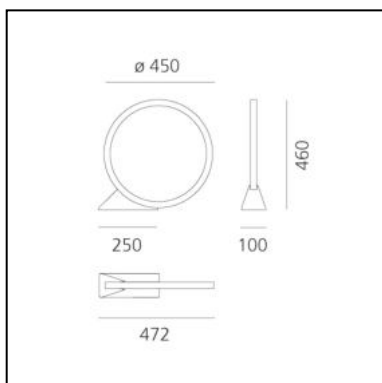

LUMINAIRE

- Watt: **19W**
- Delivered lumens output: **875lm**
- CCT: **3000K**
- Efficiency: **56%**
- Efficacy: **46.05lm/W**
- CRI: **90**

Notes

DESCRIPTION

"O" is an essential element that, when switched off, frames nature and suggests perspectives, an unobtrusive object in space that does not alter environmental balances. Its controlled and comfortable light emission can be adjusted with sensors and with the Artemide App to ensure focused operation, thus preventing waste and respecting the circadian cycles of all animal and plant species.

Introduced in 2018 both floor and suspended outdoor versions, it is a perfect lighting also for indoor use thanks to a cabled option that allows easy relocation. Also in this case the IP degree of protection is still suitable for outdoor use. Its lightness is not just formal: its thin aluminium profile is an element of its own, which can be moved wherever necessary, allowing multiple uses, and creating a pleasant ambience anywhere with its soft, non-glaring light. "O" is developed in the original 90-cm diameter version, as well as in a smaller, 45-cm and bigger 150-cm versions featuring all the characteristics of the original one. "O" is thus a comprehensive family of elements creating dynamic lightscapes.

PRODUCT CODE: T071130

FEATURES

- Article Code: **T071130**
- Colour: **Black**
- Installation: **CeilingWallFloor**
- Material: **Aluminium, Silicone diffuser**
- Series: **Design Collection, Architectural Outdoor**
- Environment: **Outdoor**
- design by: **Elemental**

DIMENSIONS

- Length: **cm 47.2**
- Height: **cm 46**
- Diameter: **cm 45**
- Base Length: **cm 24.7**
- Base Width: **cm 10**