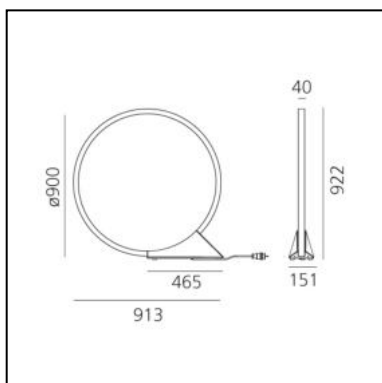

LUMINAIRE

- Watt: **43W**
- Delivered lumens output: **1830lm**
- CCT: **3000K**
- Efficiency: **56%**
- Efficacy: **42.55lm/W**
- CRI: **90**

Notes

Plug IP44

DESCRIPTION

"O" is an essential element that, when switched off, frames nature and suggests perspectives, an unobtrusive object in space that does not alter environmental balances. Its controlled and comfortable light emission can be adjusted with sensors and with the Artemide App to ensure focused operation, thus preventing waste and respecting the circadian cycles of all animal and plant species.

Introduced in 2018 both floor and suspended outdoor versions, it is a perfect lighting also for indoor use thanks to a cabled option that allows easy relocation. Also in this case the IP degree of protection is still suitable for outdoor use. Its lightness is not just formal: its thin aluminium profile is an element of its own, which can be moved wherever necessary, allowing multiple uses, and creating a pleasant ambience anywhere with its soft, non-glaring light. "O" is developed in the original 90-cm diameter version, as well as in a smaller, 45-cm and bigger 150-cm versions featuring all the characteristics of the original one. "O" is thus a comprehensive family of elements creating dynamic lightscapes.

PRODUCT CODE: T073030APP

FEATURES

- Article Code: **T073030APP**
- Colour: **Black**
- Installation: **Floor**
- Material: **Aluminium, Silicone diffuser**
- Series: **Design Collection, Architectural Outdoor**
- Environment: **Outdoor**
- design by: **Elemental**

DIMENSIONS

- Length: **cm 91.3**
- Height: **cm 92.2**
- Diameter: **cm 90**
- Base Length: **cm 46.5**
- Base Width: **cm 15.1**

SOURCES INCLUDED

- Category: **Led**
- Number: **1**
- Watt: **35W**
- Color temperature (K): **3000K**
- CRI: **90**