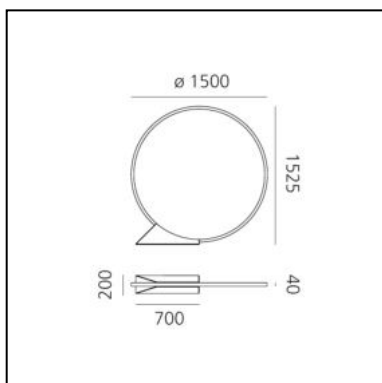

DIMENSIONS

- Length: **cm 91.3**
- Height: **cm 92.2**
- Diameter: **cm 90**
- Base Length: **cm 46.5**
- Base Width: **cm 15.1**

SOURCES INCLUDED

- Category: **Led**
- Number: **1**
- Watt: **35W**
- Color temperature (K): **3000K**
- CRI: **90**

DIMENSIONS

- Height: **cm 91.4**
- Diameter: **cm 90**
- Base Length: **cm 15**
- Base Width: **cm 46.3**

SOURCES INCLUDED

- Category: **Led**
- Number: **1**
- Watt: **35W**
- Color temperature (K): **3000K**
- CRI: **90**

DIMENSIONS

- Length: **cm 47.2**
- Height: **cm 46**
- Diameter: **cm 45**
- Base Length: **cm 24.7**
- Base Width: **cm 10**

"O" 150 - Floor Elemental

IP67  

LUMINAIRE

- Watt: **65W**
- Delivered lumens output: **3126lm**
- CCT: **3000K**
- Efficiency: **56%**
- Efficacy: **48.09lm/W**
- CRI: **90**