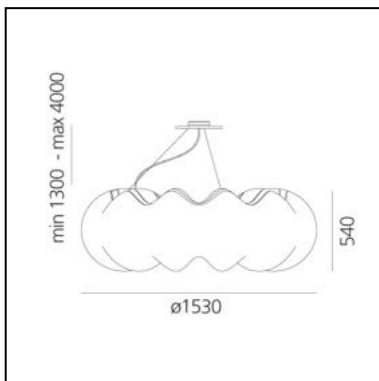

Nuboli

Guido Matta
Enrico Girotti

IP20     Dimmerable: +  -

LUMINAIRE

- Power Supply: **Electronic**
- Watt: **330W**
- Voltage: **220V-240V**
- Delivered lumens output: **14550lm**
- CCT: **3000K**
- Efficiency: **54%**
- Efficacy: **45.19lm/W**

DESCRIPTION

Suspension lamp: rotationally moulded polyethylene.

PRODUCT CODE: SCENARIOS

FEATURES

- Article Code: **1708010A**
- Colour: **White**
- Installation: **Suspension**
- Material: **Technopolymer, steel**
- Series: **Scenarios**
- Environment: **Indoor**
- Emission: **Diffused**
- design by: **Guido Matta, Enrico Girotti**

DIMENSIONS

- Height: **cm 54**
- Diameter: **cm 153**
- Max Height from ceiling: **cm 400**

INCLUDED SOURCES

- Category: **FLUO**
- Number: **6**
- Lbs: **TC-LEL(G11)**
- Watt: **55W**
- Socket: **2G11**
- Color Rendering: **85**
- Color temperature (K): **3000K**
- Duration (h): **12000h**