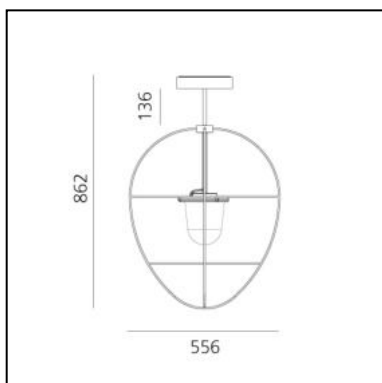

Nottola

Alexander Bellman

PRODUCT CODE: T070010

FEATURES

- Article Code: **T070010**
- Colour: **Brass**
- Installation: **Suspension**
- Series: **2021 Artemide Collection, Architectural Outdoor**
- design by: **Alexander Bellman**

DIMENSIONS

- Length: **cm 55.6**
- Width: **cm 55.6**
- Height: **cm 86.2**

IP65 

LUMINAIRE

- Watt: **20W**
- Delivered lumens output: **2034lm**
- CCT: **3000K**
- Efficiency: **88%**
- Efficacy: **101.69lm/W**
- CRI: **90**