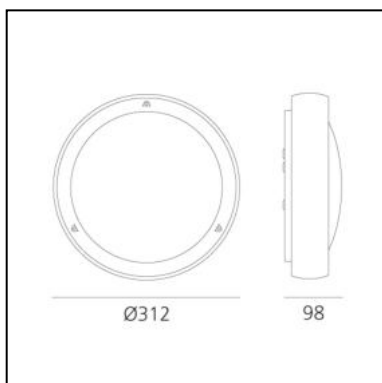

LUMINAIRE

- Watt: **13W**
- Voltage: **220V-240V**
- Delivered lumens output: **930lm**
- CCT: **2700K**
- Efficiency: **61%**
- Efficacy: **71.52lm/W**
- CRI: **80**

Notes

Suitability of the equipment for "cascade".

DESCRIPTION

Light fixture with diffuse emission, with LED sources. Wall and ceiling installation. Lamp unit in AISI316 stainless steel. Moulded covering frame in AISI316 stainless steel, satiny or polished finish. AISI 316 stainless steel screws and polyurethane seal gaskets. Suitable for watertight connection. Electronic ballast.

PRODUCT CODE: AH10013

FEATURES

- Article Code: **AH10013**
- Colour: **Gloss**
- Installation: **WallCeiling**
- Material: **Steel, prismatic glass**
- Series: **Architectural Outdoor**
- Environment: **Outdoor**
- Emission: **Diffused**
- design by: **Ernesto Gismondi**

DIMENSIONS

- Height: **cm 9.8**
- Diameter: **cm 31.2**
- Impact Resistance: **IK05**

SOURCES NOT INCLUDED

- Category: **LED RETROFIT**
- Number: **1**
- Watt: **15W**
- Socket: **E27**