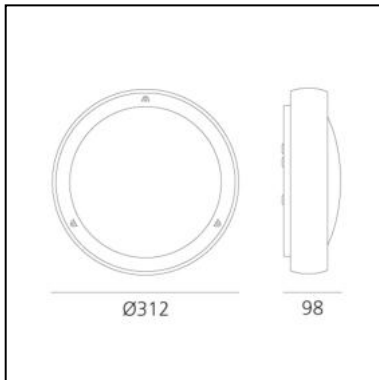

LUMINAIRE

- Watt: **13W**
- Voltage: **220V-240V**
- Delivered lumens output: **930lm**
- CCT: **2700K**
- Efficiency: **61%**
- Efficacy: **71.52lm/W**
- CRI: **80**

Notes

Suitability of the equipment for "cascade".

DESCRIPTION

Light fixture with diffuse emission, with LED sources. Wall and ceiling installation. Lamp unit in AISI316 stainless steel. Moulded covering frame in AISI316 stainless steel, satiny or polished finish. AISI 316 stainless steel screws and polyurethane seal gaskets. Suitable for watertight connection. Electronic ballast.

PRODUCT CODE: AH10015

FEATURES

- Article Code: **AH10015**
- Colour: **Satin**
- Installation: **WallCeiling**
- Material: **Steel, prismatic glass**
- Series: **Architectural Outdoor**
- Environment: **Outdoor**
- Emission: **Diffused**
- design by: **Ernesto Gismondi**

DIMENSIONS

- Height: **cm 9.8**
- Diameter: **cm 31.2**
- Impact Resistance: **IK05**

SOURCES NOT INCLUDED

- Category: **LED RETROFIT**
- Number: **1**
- Watt: **15W**
- Socket: **E27**