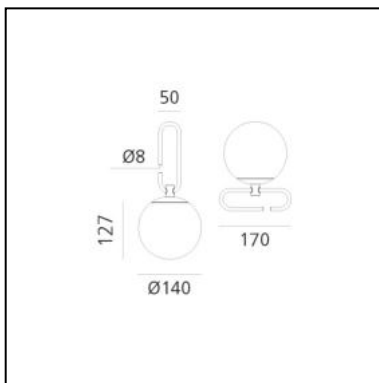

nh1217

Neri&Hu

IP20   

LUMINAIRE

- Watt: **5W**
- Voltage: **220-240V**
- Delivered lumens output: **378lm**
- Efficiency: **80%**
- Efficacy: **75.57lm/W**
- CRI: **80**

Notes

Maximum bulb length: 80mm. Maximum bulb diameter: 50mm

PRODUCT CODE: 1217010A

FEATURES

- Article Code: **1217010A**
- Colour: **Brass**
- Installation: **Table**
- Material: **Blown glass, brushed brass**
- Series: **Design Collection**
- Environment: **Indoor**
- design by: **Neri&Hu**

DIMENSIONS

- Length: **cm 32**
- Diameter: **cm 14**
- Base Length: **cm 17**
- Base Width: **cm 5**

SOURCES NOT INCLUDED

- Category: **LED RETROFIT**
- Number: **1**
- Watt: **5W**
- Socket: **E14**