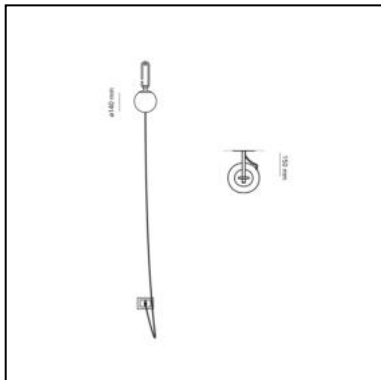

nh Wall

Neri&Hu

IP20   

LUMINAIRE

- Watt: **5W**
- Voltage: **220-240V**
- Delivered lumens output: **378lm**
- Efficiency: **80%**
- Efficacy: **75.57lm/W**
- CRI: **80**

Notes

Maximum bulb length: 80mm. Maximum bulb diameter: 50mm

PRODUCT CODE: 1277010A

FEATURES

- Article Code: **1277010A**
- Colour: **Black/brass**
- Installation: **Wall**
- Material: **Blown glass, brushed brass**
- Series: **Design Collection**
- Environment: **Indoor**
- design by: **Neri&Hu**

DIMENSIONS

- Length: **cm 32**
- Diameter: **cm 14**
- Depth: **cm 15**

SOURCES NOT INCLUDED

- Category: **LED RETROFIT**
- Number: **1**
- Watt: **5W**
- Socket: **E14**