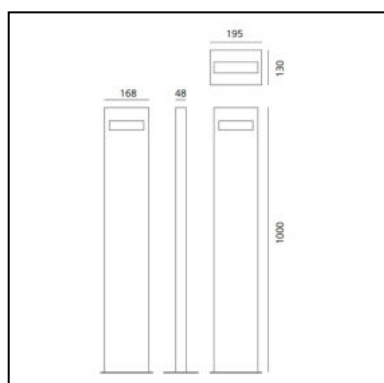

Nuda 100 Bilateral Rust

Ernesto Gismondi

LUMINAIRE

- Watt: **17W**
- Voltage: **220V-240 V**
- Delivered lumens output: **250lm**
- CCT: **3000K**
- Efficiency: **36%**
- Efficacy: **14.71lm/W**

Notes

Floor fixing with ground mounting plate.

DESCRIPTION

Painted aluminium unit; satin finish methacrylate diffuser.

PRODUCT CODE: T083910

FEATURES

- Article Code: **T083910**
- Colour: **Rust**
- Installation: **Floor**
- Material: **Methacrylate, painted aluminium**
- Series: **Architectural Outdoor**
- Environment: **Outdoor**
- Emission: **Direct**
- design by: **Ernesto Gismondi**

DIMENSIONS

- Length: **cm 16.8**
- Width: **cm 4.8**
- Height: **cm 100**
- Impact Resistance: **IK06**
- Glow Wire Test: **650°**

SOURCES INCLUDED

- Category: **Led**
- Number: **1**
- Watt: **17W**
- Delivered lumens output: **515lm**
- Color temperature (K): **3000K**
- CRI: **80**