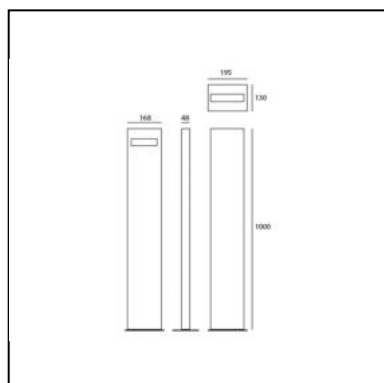

Nuda 100 Monolateral Gray/white

Ernesto Gismondi

DESCRIPTION

Painted aluminium unit; satin finish methacrylate diffuser.

PRODUCT CODE: T083800

FEATURES

- Article Code: **T083800**
- Colour: **Gray/white**
- Installation: **Floor**
- Material: **Methacrylate, painted aluminium**
- Series: **Architectural Outdoor**
- Environment: **Outdoor**
- Emission: **Direct**
- design by: **Ernesto Gismondi**

DIMENSIONS

- Length: **cm 16.8**
- Width: **cm 4.8**
- Height: **cm 100**
- Impact Resistance: **IK06**
- Glow Wire Test: **650°**

SOURCES INCLUDED

- Category: **Led**
- Number: **1**
- Watt: **17W**
- Delivered lumens output: **515lm**
- Color temperature (K): **3000K**
- CRI: **80**

LUMINAIRE

- Watt: **17W**
- Voltage: **220V-240 V**
- Delivered lumens output: **306lm**
- CCT: **3000K**
- Efficiency: **44%**
- Efficacy: **18.00lm/W**

Notes

Floor fixing with ground mounting plate.