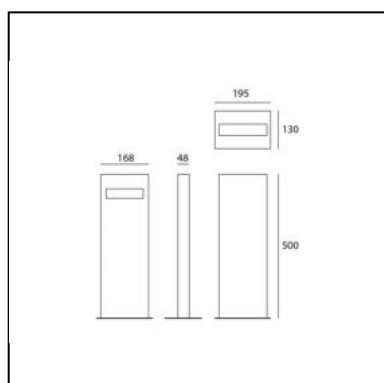

Nuda 50 Monolateral Rust

Ernesto Gismondi

LUMINAIRE

- Watt: **8W**
- Voltage: **220V-240 V**
- Delivered lumens output: **180lm**
- CCT: **3000K**
- Efficiency: **44%**
- Efficacy: **22.50lm/W**

Notes

Floor fixing with ground mounting plate.

DESCRIPTION

Painted aluminium unit; satin finish methacrylate diffuser.

PRODUCT CODE: T083610

FEATURES

- Article Code: **T083610**
- Colour: **Rust**
- Installation: **Floor**
- Material: **Methacrylate, painted aluminium**
- Series: **Architectural Outdoor**
- Environment: **Outdoor**
- Emission: **Direct**
- design by: **Ernesto Gismondi**

DIMENSIONS

- Length: **cm 16.8**
- Width: **cm 4.8**
- Height: **cm 50**
- Impact Resistance: **IK06**
- Glow Wire Test: **650°**

SOURCES INCLUDED

- Category: **Led**
- Number: **1**
- Watt: **8W**
- Color temperature (K): **3000K**
- CRI: **80**