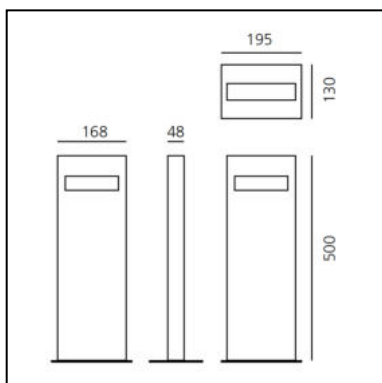

SOURCES INCLUDED

- Category: **Led**
- Number: **1**
- Watt: **8W**
- Color temperature (K): **3000K**
- CRI: **80**

LUMINAIRE

- Watt: **8W**
- Voltage: **220V-240 V**
- Delivered lumens output: **147lm**
- CCT: **3000K**
- Efficiency: **36%**
- Efficacy: **18.37lm/W**

Notes

Floor fixing with ground mounting plate.