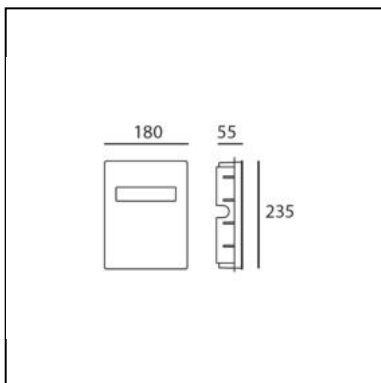

LUMINAIRE

- Watt: **8W**
- Voltage: **220V-240 V**
- Delivered lumens output: **180lm**
- CCT: **3000K**
- Efficiency: **44%**
- Efficacy: **22.50lm/W**

DESCRIPTION

Painted aluminium unit, polycarbonate diffuser satin finish impact-resistant, UV protection, aluminum specular reflector.

PRODUCT CODE: T083500

FEATURES

- Article Code: **T083500**
- Colour: **Gray/white**
- Installation: **Recessed**
- Material: **Polycarbonate, painted aluminium**
- Series: **Architectural Outdoor**
- Environment: **Outdoor**
- Emission: **Direct**
- design by: **Ernesto Gismondi**

DIMENSIONS

- Length: **cm 18**
- Height: **cm 23.5**
- Depth: **cm 5.5**
- Cutout shape: **Rectangular**
- Impact Resistance: **IK06**
- Glow Wire Test: **650°**

SOURCES INCLUDED

- Category: **Led**
- Number: **1**
- Watt: **8W**
- Color temperature (K): **3000K**
- CRI: **80**