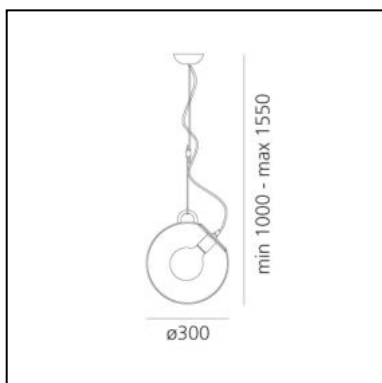

## LUMINAIRE

- Watt: **15W**
- Voltage: **220V-240V**
- Delivered lumens output: **1372lm**
- Efficiency: **90%**
- Efficacy: **91.48lm/W**
- CRI: **80**

## Notes

Adjustable rod for different ceiling heights.

**PRODUCT CODE: A031000**

## DIMENSIONS

- Height: **cm 100**
- Diameter: **cm 30**
- Max Height from ceiling: **cm 155**