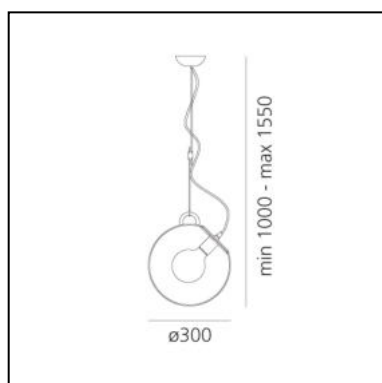

LUMINAIRE

- Watt: **15W**
- Voltage: **220V-240V**
- Delivered lumens output: **1372lm**
- Efficiency: **90%**
- Efficacy: **91.48lm/W**
- CRI: **80**

Notes

Adjustable rod for different ceiling heights.

PRODUCT CODE: A031010

FEATURES

- Article Code: **A031010**
- Colour: **Satin brass**
- Installation: **Suspension**
- Material: **Blown glass, steel**
- Series: **Design Collection**
- Environment: **Indoor**
- Area contract: **All projects**
- Emission: **Diffused And Direct**
- design by: **Ernesto Gismondi**

DIMENSIONS

- Height: **cm 100**
- Diameter: **cm 30**
- Max Height from ceiling: **cm 155**

NOT INCLUDED SOURCES

- Category: **FLUO**
- Number: **1**
- Lbs: **G120**
- Watt: **23W**
- Socket: **E27**
- Color Rendering: **1b**
- Color temperature (K): **2700K**
- Duration (h): **12000h**

ALTERNATIVE SOURCES

- Category: **LED RETROFIT**
- Number: **1**
- Watt: **15W**
- Delivered lumens output: **1150lm**
- Socket: **E27**