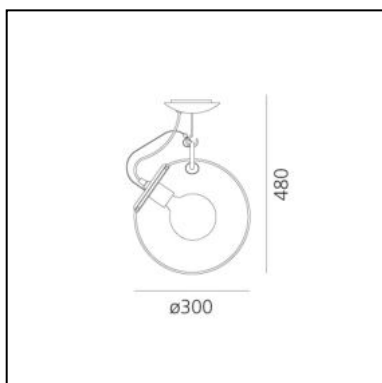

Miconos Ceiling - Polished chrome

Ernesto Gismondi

IP20     Dimmerable: 

LUMINAIRE

- Watt: **15W**
- Voltage: **220V-240V**
- Delivered lumens output: **1372lm**
- Efficiency: **90%**
- Efficacy: **91.48lm/W**
- CRI: **80**

PRODUCT CODE: A022800

FEATURES

- Article Code: **A022800**
- Colour: **Polished chrome**
- Installation: **Ceiling**
- Material: **Blown glass, steel**
- Series: **Design Collection**
- Environment: **Indoor**
- Area contract: **All projects**
- Emission: **Diffused And Direct**
- design by: **Ernesto Gismondi**

DIMENSIONS

- Height: **cm 48**
- Diameter: **cm 30**

NOT INCLUDED SOURCES

- Category: **FLUO**
- Number: **1**
- Watt: **23 W**
- Socket: **E27**
- Color temperature (K): **3000K**
- Class: **A**

ALTERNATIVE SOURCES