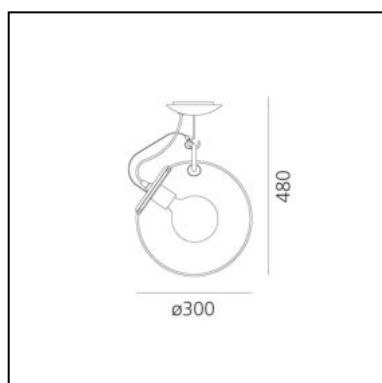

PRODUCT CODE: A022800

FEATURES

- Article Code: **A022800**
- Colour: **Polished chrome**
- Installation: **Ceiling**
- Material: **Blown glass, steel**
- Series: **Design Collection**
- Environment: **Indoor**
- Area contract: **All projects**
- Emission: **Diffused And Direct**
- design by: **Ernesto Gismondi**

DIMENSIONS

- Height: **cm 48**
- Diameter: **cm 30**

NOT INCLUDED SOURCES

- Category: **FLUO**
- Number: **1**
- Watt: **23 W**
- Socket: **E27**
- Color temperature (K): **3000K**
- Class: **A**

ALTERNATIVE SOURCES

- Category: **LED RETROFIT**
- Number: **1**
- Watt: **15W**
- Delivered lumens output: **1150lm**
- Socket: **E27**

Miconos Ceiling - Satin brass

Ernesto Gismondi

IP20     Dimmerable: 

LUMINAIRE

- Watt: **15W**
- Voltage: **220V-240V**
- Delivered lumens output: **1372lm**
- Efficiency: **90%**
- Efficacy: **91.48lm/W**
- CRI: **80**