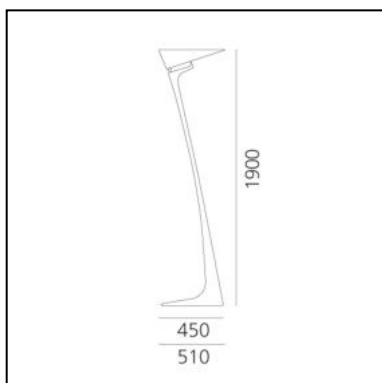

Montjuic

Santiago Calatrava

IP20   

LUMINAIRE

- Watt: **120W**
- Voltage: **220V-240V**
- Delivered lumens output: **2137lm**
- Efficiency: **97%**
- Efficacy: **17.81lm/W**
- CRI: **100**

Notes

With dimmer.

DESCRIPTION

PRODUCT CODE: A014400

FEATURES

- Article Code: **A014400**
- Colour: **White**
- Installation: **Floor**
- Material: **Methacrylate, technopolymer**
- Series: **Design Collection**
- Environment: **Indoor**
- Area contract: **Residential**
- Emission: **Indirect And Diffused**
- design by: **Santiago Calatrava**

DIMENSIONS

- Length: **cm 51**
- Height: **cm 190**
- Base Length: **cm 45**

SOURCES NOT INCLUDED

- Category: **LED RETROFIT**
- Number: **1**
- Watt: **11w**
- Delivered lumens output: **1110lm**
- Socket: **R7s**