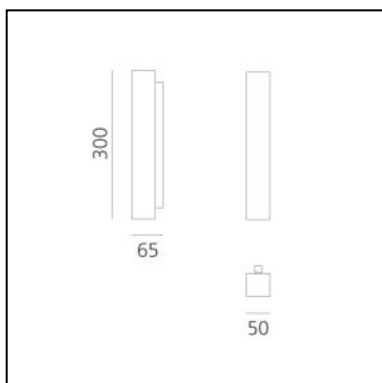

Miyako 30 wall - Satin brass

Studio 63

IP20 

LUMINAIRE

- Watt: **7W**
- Delivered lumens output: **243lm**
- CCT: **3000K**
- Efficiency: **70%**
- Efficacy: **34.73lm/W**
- CRI: **80**

DESCRIPTION

Miyako is a complete system with different solutions according to light performance and type, and to the various colours available: it can create spectacular effects or integrate gently in any environment, guaranteeing excellent light performance. Miyako is available in two different body sizes (30 or 55 cm of length). The chandelier version consists of 8 elements Miyako 55.

DIMENSIONS

- Length: **cm 5**
- Width: **cm 6.5**
- Height: **cm 30**

SOURCES INCLUDED

- Category: **Led**
- Number: **1**
- Watt: **10W**
- Color temperature (K): **3000K**

Miyako 30 ceiling - Red

Studio 63

DIMENSIONS

- Length: **cm 5**
- Height: **cm 30**

SOURCES INCLUDED

- Category: **Led**
- Number: **1**
- Watt: **6W**
- Color temperature (K): **3000K**