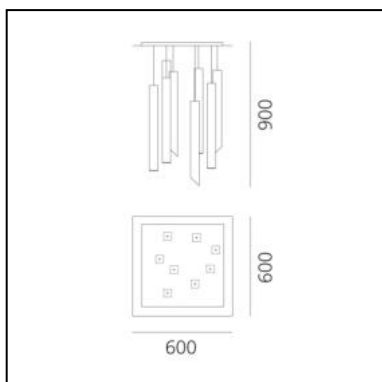

DIMENSIONS

- Height: **cm 90**
- Base Length: **cm 60**
- Base Width: **cm 60**

SOURCES INCLUDED

- Category: **Led**
- Number: **4**
- Watt: **6W**
- Color temperature (K): **3000K**

Miyako Chandelier - 6 LED + 2 Decorative

Studio 63

IP20 

LUMINAIRE

- Watt: **36W**
- Delivered lumens output: **1080lm**
- CCT: **3000K**
- CRI: **85**

DESCRIPTION

Miyako is a complete system with different solutions according to light performance and type, and to the various colours available: it can create spectacular effects or integrate gently in any environment, guaranteeing excellent light performance. Miyako is available in two different body sizes (30 or 55 cm of length). The chandelier version consists of 8 elements Miyako 55.

DIMENSIONS

- Height: **cm 55**
- Max Height from ceiling: **cm 200**

SOURCES INCLUDED

- Category: **Led**
- Number: **1**
- Watt: **6W**
- Color temperature (K): **3000K**

LUMINAIRE

- Watt: **5W**
- Delivered lumens output: **180lm**
- CCT: **3000K**
- Efficiency: **75%**
- Efficacy: **36.09lm/W**
- CRI: **80**

DIMENSIONS

- Height: **cm 30**
- Max Height from ceiling: **cm 200**

SOURCES INCLUDED

- Category: **Led**
- Number: **1**
- Watt: **6W**
- Color temperature (K): **3000K**

LUMINAIRE

- Watt: **5W**
- Delivered lumens output: **180lm**
- CCT: **3000K**
- Efficiency: **75%**
- Efficacy: **36.09lm/W**
- CRI: **80**