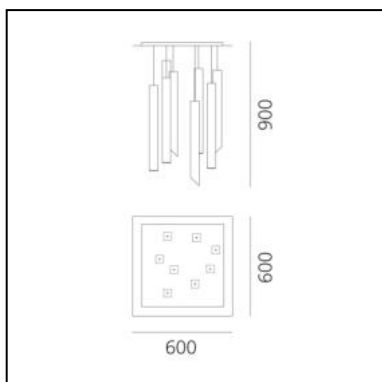

Miyako Chandelier - 4 LED + 4 Decorative

Studio 63

IP20 

LUMINAIRE

- Watt: **24W**
- Delivered lumens output: **720lm**
- CCT: **3000K**
- CRI: **85**

DESCRIPTION

Miyako is a complete system with different solutions according to light performance and type, and to the various colours available: it can create spectacular effects or integrate gently in any environment, guaranteeing excellent light performance. Miyako is available in two different body sizes (30 or 55 cm of length). The chandelier version consists of 8 elements Miyako 55.

DIMENSIONS

- Height: **cm 90**
- Base Length: **cm 60**
- Base Width: **cm 60**

SOURCES INCLUDED

- Category: **Led**
- Number: **4**
- Watt: **6W**
- Color temperature (K): **3000K**

Miyako Chandelier - 6 LED + 2 Decorative

DIMENSIONS

- Height: **cm 55**
- Max Height from ceiling: **cm 200**

SOURCES INCLUDED

- Category: **Led**
- Number: **1**
- Watt: **6W**
- Color temperature (K): **3000K**

LUMINAIRE

- Watt: **5W**
- Delivered lumens output: **180lm**
- CCT: **3000K**
- Efficiency: **75%**
- Efficacy: **36.09lm/W**
- CRI: **80**

DIMENSIONS

- Height: **cm 30**
- Max Height from ceiling: **cm 200**

SOURCES INCLUDED

- Category: **Led**
- Number: **1**
- Watt: **6W**
- Color temperature (K): **3000K**

LUMINAIRE

- Watt: **5W**
- Delivered lumens output: **180lm**
- CCT: **3000K**
- Efficiency: **75%**
- Efficacy: **36.09lm/W**
- CRI: **80**