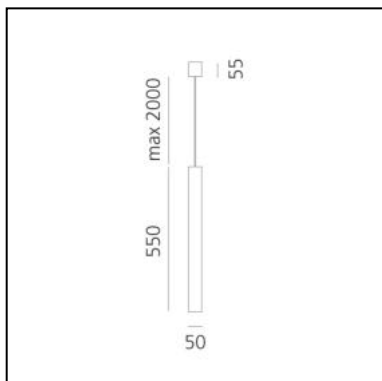

DIMENSIONS

- Height: **cm 90**
- Base Length: **cm 60**
- Base Width: **cm 60**

SOURCES INCLUDED

- Category: **Led**
- Number: **4**
- Watt: **6W**
- Color temperature (K): **3000K**

Miyako Chandelier - 6 LED + 2 Decorative

DIMENSIONS

- Height: **cm 90**
- Base Length: **cm 60**
- Base Width: **cm 60**

SOURCES INCLUDED

- Category: **Led**
- Number: **6**
- Watt: **6W**
- Color temperature (K): **3000K**

Miyako 55 suspension - Orange

DIMENSIONS

- Height: **cm 55**
- Max Height from ceiling: **cm 200**

SOURCES INCLUDED

- Category: **Led**
- Number: **1**
- Watt: **6W**
- Color temperature (K): **3000K**

LUMINAIRE

- Watt: **5W**
- Delivered lumens output: **180lm**
- CCT: **3000K**
- Efficiency: **75%**
- Efficacy: **36.09lm/W**
- CRI: **80**

DIMENSIONS

- Height: **cm 30**
- Max Height from ceiling: **cm 200**

SOURCES INCLUDED

- Category: **Led**
- Number: **1**
- Watt: **6W**
- Color temperature (K): **3000K**

LUMINAIRE

- Watt: **5W**
- Delivered lumens output: **180lm**
- CCT: **3000K**
- Efficiency: **75%**
- Efficacy: **36.09lm/W**
- CRI: **80**