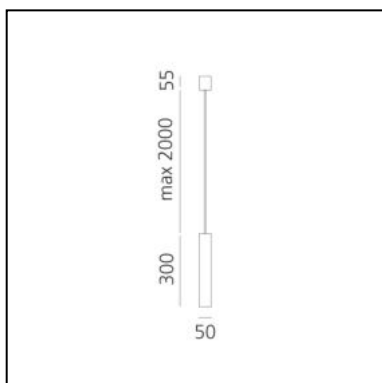

DIMENSIONS

- Height: **cm 55**
- Max Height from ceiling: **cm 200**

SOURCES INCLUDED

- Category: **Led**
- Number: **1**
- Watt: **6W**
- Color temperature (K): **3000K**

LUMINAIRE

- Watt: **5W**
- Delivered lumens output: **180lm**
- CCT: **3000K**
- Efficiency: **75%**
- Efficacy: **36.09lm/W**
- CRI: **80**

DIMENSIONS

- Height: **cm 30**
- Max Height from ceiling: **cm 200**

SOURCES INCLUDED

- Category: **Led**
- Number: **1**
- Watt: **6W**
- Color temperature (K): **3000K**

LUMINAIRE

- Watt: **5W**
- Delivered lumens output: **180lm**
- CCT: **3000K**
- Efficiency: **75%**
- Efficacy: **36.09lm/W**
- CRI: **80**