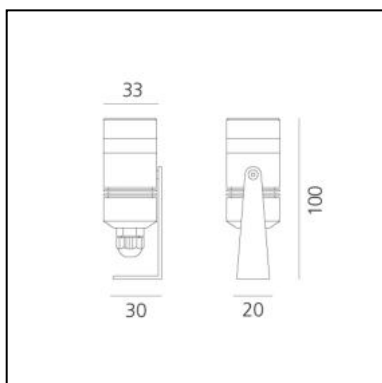

DIMENSIONS

- Width: **cm 2**
- Height: **cm 10**
- Diameter: **cm 3**

SOURCES INCLUDED

- Category: **Led**
- Number: **1**
- Watt: **3 W**
- Color temperature (K): **3000K**
- LED current: **700 mA**

Accessories

NO
IMAGE
AVAILABLE

Driver 38W - 220-240 - 185x35x33 (LxWxH) - IP67 -
Dimmable DALI DV1042

Minispot 32° 3000K

Studio Artemide

IP65  

LUMINAIRE

- Watt: **2W**
- Delivered lumens output: **95lm**
- CCT: **3000K**
- Efficiency: **68%**
- Efficacy: **47.67lm/W**
- CRI: **80**

- Width: **cm 2**
- Height: **cm 10**
- Diameter: **cm 3**

SOURCES INCLUDED

- Category: **Led**
- Number: **1**
- Watt: **3 W**
- Color temperature (K): **3000K**
- LED current: **700 mA**

Accessories

NO
IMAGE
AVAILABLE