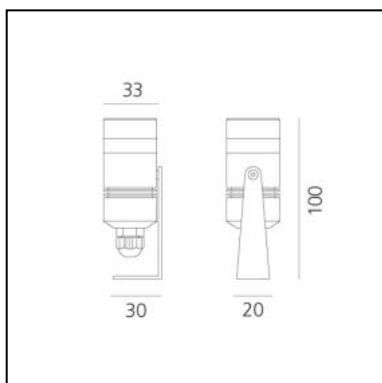

LUMINAIRE

- Watt: **2W**
- Delivered lumens output: **100lm**
- CCT: **3000K**
- Efficiency: **71%**
- Efficacy: **49.77lm/W**
- CRI: **80**

Notes

Fixed optic. PMMA lenses. Beams (10°).
White monochromatic LEDs available
Colour temperatures:
Warm = 3000K

DESCRIPTION

Light fixture with high-performance LED light sources.
Ground, floor, wall installation.
Composed by body, metal ring, diffuser in transparent polycarbonate.
Body and metal ring in computer numerical control machined billet anticorrosional aluminium.
Painted spot with 2-stage outdoor treatment: primer, outdoor paint.
Silicone gaskets.
100cm-long two-pole connection cable H05RN-F.
Picket for ground installation in galvanized sheet iron.
Technical features of light fixtures in compliance with EN60598-1 and part 2-13.

PRODUCT CODE: NL702910K0

FEATURES

- Article Code: **NL702910K0**
- Colour: **Silver**
- Installation: **Projector**
- Series: **Architectural Outdoor**
- Area contract: **null, Outdoor**
- design by: **Studio Artemide**

DIMENSIONS

- Width: **cm 2**
- Height: **cm 10**
- Diameter: **cm 3**

SOURCES INCLUDED

- Category: **Led**
- Number: **1**
- Watt: **3 W**
- Color temperature (K): **3000K**
- LED current: **700 mA**