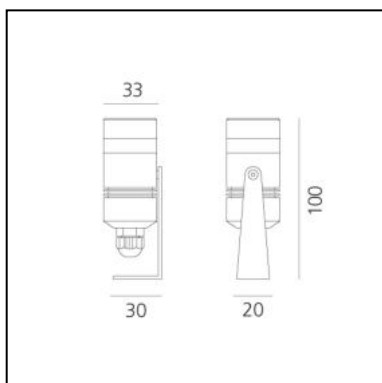

DIMENSIONS

- Width: **cm 2**
- Height: **cm 10**
- Diameter: **cm 3**

SOURCES INCLUDED

- Category: **Led**
- Number: **1**
- Watt: **3 W**
- Color temperature (K): **3000K**
- LED current: **700 mA**

Accessories

- Width: **cm 2**
- Height: **cm 10**
- Diameter: **cm 3**

SOURCES INCLUDED

- Category: **Led**
- Number: **1**
- Watt: **3 W**
- Color temperature (K): **3000K**
- LED current: **700 mA**

Accessories

NO
IMAGE
AVAILABLE

NO
IMAGE
AVAILABLE

Driver 38W - 220-240 - 185x35x33 (LxWxH) - IP67 -
Dimmable DALI DV1042

Minispot 45° 3000K

Studio Artemide

IP65  

LUMINAIRE

- Watt: **2W**
- Delivered lumens output: **91lm**
- CCT: **3000K**
- Efficiency: **65%**
- Efficacy: **45.57lm/W**
- CRI: **80**