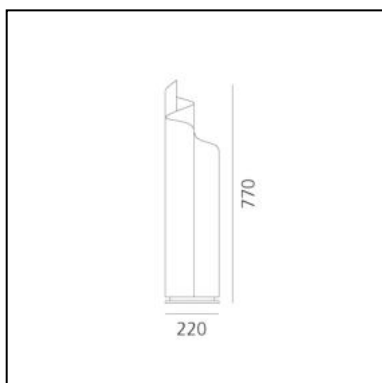

## LUMINAIRE

- Watt: **180W**
- Voltage: **220V-240V**
- Delivered lumens output: **2130lm**

## DESCRIPTION

Base in painted metal; structure/diffuser in heatcurved opal methacrylate.

**PRODUCT CODE: 0055010A**

## FEATURES

- Article Code: **0055010A**
- Colour: **White**
- Installation: **Table**
- Material: **Methacrylate, aluminium**
- Series: **Design Collection**
- Environment: **Indoor**
- Emission: **Diffused And Filtered**
- design by: **Vico Magistretti**

## DIMENSIONS

- Height: **cm 77**
- Diameter: **cm 22**
- Impact Resistance: **N.D.**
- Glow Wire Test: **N.D.°**