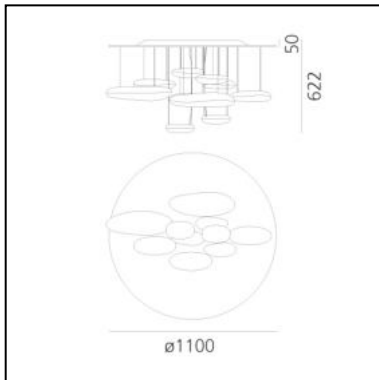

LUMINAIRE

- Watt: **58W**
- Voltage: **220V-240V**
- Delivered lumens output: **2893lm**
- CCT: **2700K**
- Efficiency: **54%**
- Efficacy: **49.88lm/W**
- CRI: **90**
- Dimmable Typology: **Push**

DESCRIPTION

Lamp available in the suspension and ceiling versions. "A ceiling fixture that places a floating assembly of large pebbles below a simple modern aluminium disc. These in turn reflect each other bouncing light between their taugth bio - morphic surfaces and reflecting the environment around them. During the day the piece acts as a sculptural object reflecting the dynamics of natural light and the movement of people around them. Die-cast aluminium lighting units; reflective units made of injection-moulded thermoplastic material with metallic finish; stainless steel reflector. Dimmable (SwitchDim).

PRODUCT CODE: 1366W10A

FEATURES

- Article Code: **1366W10A**
- Colour: **Polished chrome**
- Installation: **Ceiling**
- Material: **Aluminium, ABS, steel**
- Series: **Design Collection, Hydro**
- Environment: **Indoor**
- Area contract: **Hospitality, Office, Residential**
- Emission: **Indirect**
- design by: **Ross Lovegrove**

DIMENSIONS

- Height: **cm 55**
- Diameter: **cm 110**
- Glow Wire Test: **650°**

SOURCES INCLUDED

- Category: **Led**
- Number: **2**
- Watt: **23.62W**
- Delivered lumens output: **2656lm**
- Color temperature (K): **2700K**
- CRI: **90**
- Color Tolerance: **MacAdam 2SDCM**
- Efficacy: **112lm/W**
- Service Life: **50000-L70**