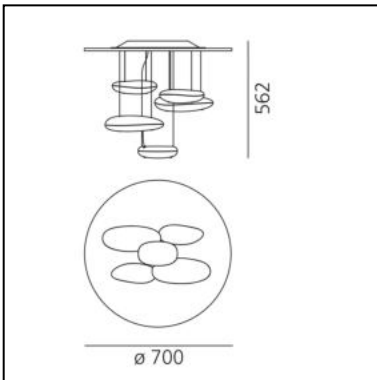

Mercury Mini Ceiling LED 2700K

Ross Lovegrove

IP20     Dimmerable: +  -

LUMINAIRE

- Watt: **29W**
- Voltage: **220V-240V**
- Delivered lumens output: **1447lm**
- CCT: **2700K**
- Efficiency: **54%**
- Efficacy: **49.90lm/W**
- CRI: **90**
- Dimmable Typology: **Push**

PRODUCT CODE: 1476W10A

FEATURES

- Article Code: **1476W10A**
- Colour: **Polished chrome**
- Installation: **Ceiling**
- Material: **Aluminium, ABS, steel**
- Series: **Design Collection, Hydro**
- Environment: **Indoor**
- Area contract: **Hospitality, Office, Residential**
- Emission: **Indirect**
- design by: **Ross Lovegrove**

DIMENSIONS

- Height: **cm 56.2**
- Diameter: **cm 70**
- Glow Wire Test: **650°**

SOURCES INCLUDED

- Category: **Led**
- Number: **1**
- Watt: **29W**
- Color temperature (K): **2700K**
- CRI: **90**
- Color Tolerance: **MacAdam 2SDCM**

DIMENSIONS

- Height: **cm 55**
- Diameter: **cm 110**
- Glow Wire Test: **650°**

SOURCES INCLUDED

- Category: **Led**
- Number: **2**
- Watt: **23.62W**
- Delivered lumens output: **2656lm**
- Color temperature (K): **2700K**
- CRI: **90**
- Color Tolerance: **MacAdam 2SDCM**
- Efficacy: **112lm/W**
- Service Life: **50000-L70**