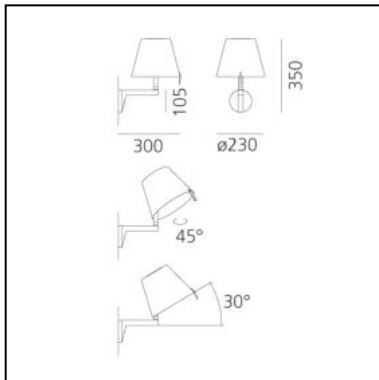

LUMINAIRE

- Watt: **5W**
- Voltage: **220V-240V**
- Delivered lumens output: **349lm**
- Efficiency: **74%**
- Efficacy: **69.81lm/W**
- CRI: **80**

Notes

Adjustable diffuser into two different positions. With on-off switch on body Imp.

PRODUCT CODE: 0721020A

FEATURES

- Article Code: **0721020A**
- Colour: **Ecrù**
- Installation: **Wall**
- Material: **Technopolymer, silk satin fabric, aluminium**
- Series: **Design Collection**
- Environment: **Indoor**
- Area contract: **Hospitality, Residential**
- Emission: **Dual Emission**
- design by: **Adrien Gardère**

DIMENSIONS

- Width: **cm 30**
- Height: **cm 35**
- Diameter: **cm 23**
- Base Diameter: **cm 10.5**
- Inclination: **cm 30**
- Rotation: **45°**
- Glow Wire Test: **650°**

SOURCES NOT INCLUDED

- Category: **LED RETROFIT**
- Number: **1**
- Watt: **6W**
- Socket: **E14**