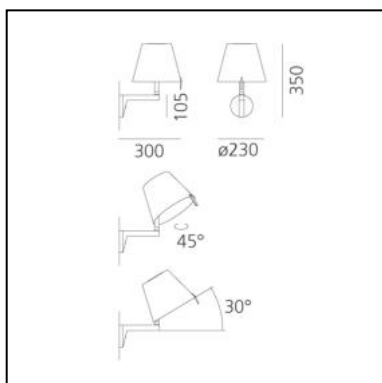

SOURCES NOT INCLUDED

- Category: **LED RETROFIT**
- Number: **1**
- Watt: **6W**
- Socket: **E14**

IP20 Dimmerable:

LUMINAIRE

- Watt: **5W**
- Voltage: **220V-240V**
- Delivered lumens output: **349lm**
- Efficiency: **74%**
- Efficacy: **69.81lm/W**
- CRI: **80**

Notes

Adjustable diffuser into two different positions.