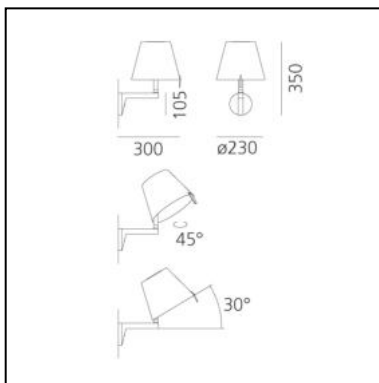

LUMINAIRE

- Watt: **5W**
- Voltage: **220V-240V**
- Delivered lumens output: **349lm**
- Efficiency: **74%**
- Efficacy: **69.81lm/W**
- CRI: **80**

Notes

Adjustable diffuser into two different positions.

PRODUCT CODE: 0720010A

FEATURES

- Article Code: **0720010A**
- Colour: **Grey**
- Installation: **Wall**
- Material: **Technopolymer, silk satin fabric, aluminium**
- Series: **Design Collection**
- Environment: **Indoor**
- Area contract: **Hospitality, Residential**
- Emission: **Dual Emission**
- design by: **Adrien Gardère**

DIMENSIONS

- Width: **cm 30**
- Height: **cm 35**
- Diameter: **cm 23**
- Base Diameter: **cm 10.5**
- Inclination: **cm 30**
- Rotation: **45°**
- Glow Wire Test: **650°**

SOURCES NOT INCLUDED

- Category: **LED RETROFIT**
- Number: **1**
- Watt: **6W**
- Socket: **E14**