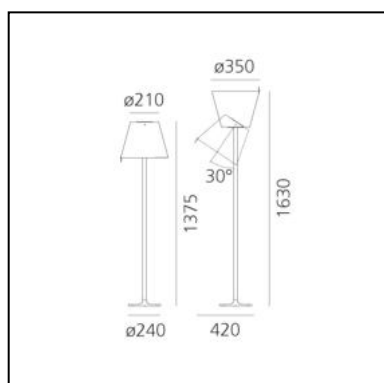

Melampo Floor - Bronze Ecrù

Adrien Gardère

IP20     

LUMINAIRE

- Watt: **34W**
- Voltage: **220V-240V**
- Delivered lumens output: **2279lm**
- Efficiency: **58%**
- Efficacy: **67.03lm/W**
- CRI: **80**

Notes

Adjustable diffuser into three different positions.

DESCRIPTION

Base in painted zamac; painted aluminium stem; diffuser in silk satin fabric on a plastic frame.

PRODUCT CODE: 0123020A

FEATURES

- Article Code: **0123020A**
- Colour: **Ecrù**
- Installation: **Floor**
- Material: **Aluminium, zamak, silk satin fabric and technopolymer**
- Series: **Design Collection**
- Environment: **Indoor**
- Area contract: **Hospitality, Residential**
- Emission: **Direct, Diffused Adjustable, indirect**
- design by: **Adrien Gardère**

DIMENSIONS

- Height: **cm 137**
- Diameter: **cm 35**
- Base Diameter: **cm 24**
- Max Extension Height: **cm 163**
- Inclination: **cm 30**
- Impact Resistance: **N/D**
- Glow Wire Test: **650°**

SOURCES NOT INCLUDED

DIMENSIONS

- Height: **cm 174**
- Diameter: **cm 57**
- Base Diameter: **cm 35**
- Max Extension Height: **cm 217**
- Inclination: **cm 34**
- Impact Resistance: **N/D**
- Glow Wire Test: **650°**

SOURCES NOT INCLUDED