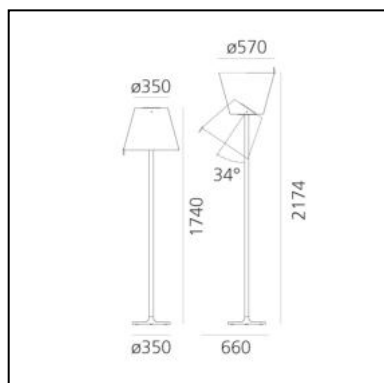

LUMINAIRE

- Watt: **42W**
- Voltage: **220V-240V**
- Delivered lumens output: **3043lm**
- Efficiency: **62%**
- Efficacy: **72.45lm/W**
- CRI: **80**

Notes

With dimmer. Adjustable diffuser into three different positions.

DESCRIPTION

Base in painted zamac; painted aluminium stem; diffuser in silk satin fabric on a plastic frame.

PRODUCT CODE: 0577010A

FEATURES

- Article Code: **0577010A**
- Colour: **Grey**
- Installation: **Floor**
- Material: **Aluminium, zamak, silk satin fabric and technopolymer**
- Series: **Design Collection**
- Environment: **Indoor**
- Area contract: **Hospitality, Residential**
- Emission: **Direct, Diffused Adjustable, indirect**
- design by: **Adrien Gardère**

DIMENSIONS

- Height: **cm 174**
- Diameter: **cm 57**
- Base Diameter: **cm 35**
- Max Extension Height: **cm 217**
- Inclination: **cm 34**
- Impact Resistance: **N/D**
- Glow Wire Test: **650°**

SOURCES NOT INCLUDED

- Category: **LED RETROFIT**
- Number: **2**
- Watt: **21W**