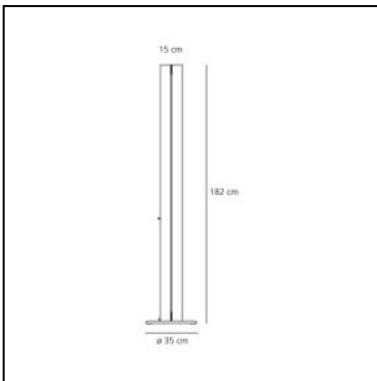

Megaron - Floor - Aluminium - LED 2700K

Gianfranco Frattini

IP20   

LUMINAIRE

- Watt: **45W**
- Voltage: **220V-240V**
- Delivered lumens output: **3480lm**
- CCT: **2700K**
- Efficiency: **93%**
- Efficacy: **77.33lm/W**
- CRI: **90**
- Dimmer Typology: **Touch Dimmer**

DESCRIPTION

PRODUCT CODE: A0160W00

FEATURES

- Article Code: **A0160W00**
- Colour: **Polished aluminium**
- Installation: **Floor**
- Material: **Aluminium, steel, technopolymer**
- Series: **Design Collection**
- Environment: **Indoor**
- Area contract: **All projects**
- Emission: **Indirect**
- design by: **Gianfranco Frattini**

DIMENSIONS

- Width: **cm 15**
- Height: **cm 182**
- Base Diameter: **cm 35**
- Impact Resistance: **N/D**
- Glow Wire Test: **650°**

SOURCES INCLUDED

- Category: **Led**
- Number: **1**
- Watt: **36.36W**
- Delivered lumens output: **3646lm**
- Color temperature (K): **2700K**
- CRI: **90**
- Color Tolerance: **MacAdam 2SDCM**
- Efficacy: **100lm/W**
- Service Life: **50000-L70**

DIMENSIONS

- Width: **cm 15**
- Height: **cm 182**
- Base Diameter: **cm 35**
- Impact Resistance: **N/D**
- Glow Wire Test: **650°**

SOURCES INCLUDED

- Category: **Led**
- Number: **1**
- Watt: **36.55W**
- Delivered lumens output: **4007lm**
- Color temperature (K): **3000K**
- CRI: **90**
- Color Tolerance: **MacAdam 2SDCM**
- Efficacy: **110lm/W**
- Service Life: **50000-L70**