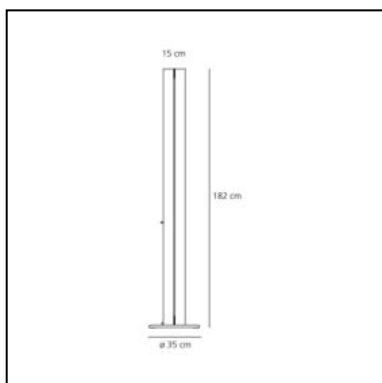

DIMENSIONS

- Width: **cm 15**
- Height: **cm 182**
- Base Diameter: **cm 35**
- Impact Resistance: **N/D**
- Glow Wire Test: **650°**

SOURCES INCLUDED

- Category: **Led**
- Number: **1**
- Watt: **36.36W**
- Delivered lumens output: **3646lm**
- Color temperature (K): **2700K**
- CRI: **90**
- Color Tolerance: **MacAdam 2SDCM**
- Efficacy: **100lm/W**
- Service Life: **50000-L70**

Megaron - Floor - Black - LED 3000K

Gianfranco Frattini

IP20   

LUMINAIRE

- Watt: **45W**
- Voltage: **220V-240V**
- Delivered lumens output: **3697lm**
- CCT: **3000K**
- Efficiency: **93%**
- Efficacy: **82.16lm/W**
- CRI: **90**
- Dimmer Typology: **Touch Dimmer**

DIMENSIONS

- Width: **cm 15**
- Height: **cm 182**
- Base Diameter: **cm 35**
- Impact Resistance: **N/D**
- Glow Wire Test: **650°**

SOURCES INCLUDED

- Category: **Led**
- Number: **1**
- Watt: **36.55W**
- Delivered lumens output: **4007lm**
- Color temperature (K): **3000K**
- CRI: **90**
- Color Tolerance: **MacAdam 2SDCM**
- Efficacy: **110lm/W**
- Service Life: **50000-L70**