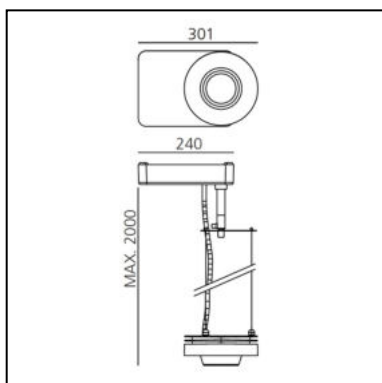

LoT - Suspension

Tapio Rosenius

IP20  

LUMINAIRE

- Watt: **max peak power 80W - max continuous power 60W**
- Delivered lumens output: **1100lm/3800lm**
- CCT: **2700K**
- CRI: **90**

Notes

Control DMX/RDM.
DMX 6 footprint.

PRODUCT CODE: AA30001

FEATURES

- Article Code: **AA30001**
- Colour: **White**
- Installation: **Suspension**
- Material: **Aluminum heat sink and structure.**
- **Plastic cover**
- Series: **Architectural Indoor**
- Environment: **Indoor**
- design by: **Tapio Rosenius**

DIMENSIONS

- Width: **cm 30.1**
- Diameter: **cm 18.5**
- Base Width: **cm 24**
- Max Height from ceiling: **cm 200**
- Inclination: **-90+90**
- Rotation: **360°**
- Weight: **kg 6**

SOURCES INCLUDED

- Category: **Led RGB**
- Number: **1**
- Watt: **24W**
- Color Tolerance: **MacAdam 2SDCM**
- Service Life: **L70 (9K) 50000h**
- Category: **Led**
- Number: **1**
- Watt: **25W**
- Color temperature (K): **2700K**
- Color Tolerance: **MacAdam 2SDCM**
- Service Life: **L70 (9K) 50000h**