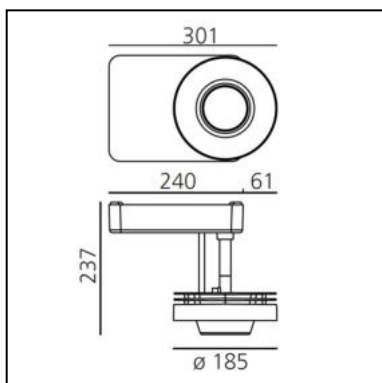

LoT - Ceiling

Tapio Rosenius

IP20  

LUMINAIRE

- Watt: **max peak power 80W - max continuous power 60W**
- Delivered lumens output: **1100lm/3800lm**
- CCT: **2700K**
- CRI: **90**

Notes

Control DMX/RDM.
DMX 6 footprint.

PRODUCT CODE: AA00001

FEATURES

- Article Code: **AA00001**
- Colour: **White**
- Installation: **Ceiling**
- Material: **Aluminum heat sink and structure.**
- **Plastic cover**
- Series: **Architectural Indoor**
- Environment: **Indoor**
- design by: **Tapio Rosenius**

DIMENSIONS

- Length: **cm 301**
- Diameter: **cm 18.5**
- Depth: **cm 23.7**
- Base Length: **cm 24**
- Inclination: **-90+90**
- Rotation: **360°**
- Weight: **kg 6**

SOURCES INCLUDED

- Category: **Led RGB**
- Number: **1**
- Watt: **24W**
- Color Tolerance: **MacAdam 2SDCM**
- Service Life: **L70 (9K) 50000h**
- Category: **Led**
- Number: **1**
- Watt: **25W**
- Color temperature (K): **2700K**
- Color Tolerance: **MacAdam 2SDCM**
- Service Life: **L70 (9K) 50000h**