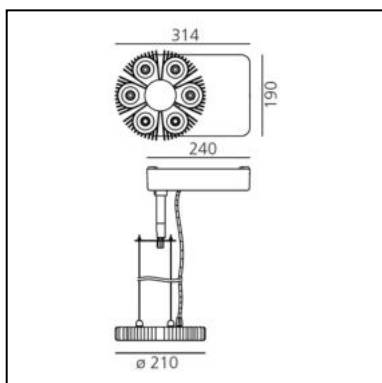

LUMINAIRE

- Watt: **68W**
- Delivered lumens output: **1996lm**
- CCT: **3000K**
- Efficiency: **100%**
- Efficacy: **29.36lm/W**
- CRI: **80**

DESCRIPTION

Light over Time (LoT) is a series of lighting tools allowing design professionals to reimagine, reveal, reinterpret and to modulate space like never before. A family of luminaires with intuitive software lets light to shift, change and flow like in nature. Precision optics is used to achieve white light dynamic beam distribution from 8 degrees to 60 in single luminaire with simple data commands and without any moving parts. An RGBW quad chip LED's provide soft colour washes with subtle tonalities creating background for the adjustable beam of white light. User-friendly software gives unprecedented access to previously unattainable complexity of light behaviour. No prior programming skills or manuals are needed. Layered, non-repetitive and natural light effects are achieved with unique real-time content engines using biomimicry and other algorithms to calculate light patterns and effects instantaneously. Changes and modifications to the wash light tonality, beam intensity, movement directions, speed, complexity and many other parameters can be made simultaneously, previewed live and saved as intelligent presets. Comprehensive scheduling with drag-and-drop interface is provided with a suite of options for over-rides such as push buttons and sensors. LoT Spots are available as ceiling recessed adjustable downlight, surface mounted spotlight for interior and exterior applications, track mounted spotlight, suspended adjustable pendant and exterior inground uplight. LoT Series is a new generation toolset for creative lighting. Patent Pending N° 102016000026002

PRODUCT CODE: AM03005

FEATURES

- Article Code: **AM03005**
- Colour: **Silver**
- Installation: **Suspension**
- Material: **Aluminum heat sink and structure.**
- Series: **Architectural Indoor**
- Environment: **Indoor**
- design by: **Tapio Rosenius**

DIMENSIONS

- Length: **cm 31.4**
- Width: **cm 19**
- Diameter: **cm 21**
- Base Width: **cm 24**
- Inclination: **-90+90**
- Rotation: **360°**

SOURCES INCLUDED