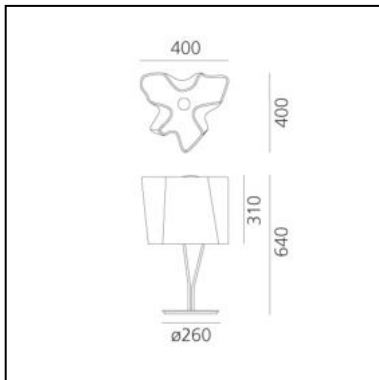

Logico Table - Fumé Diffuser, Chrome Structure

Michele De Lucchi
Gerhard Reichert

IP20     

LUMINAIRE

- Watt: **39W**
- Voltage: **220V-240V**
- Delivered lumens output: **3843lm**

Notes

Equipped with a touch dimmer to adjust the light intensity.

DESCRIPTION

Materials: Chromed zinc-alloy base, chrome-plated steel structure; blown glass diffuser with polished-silk finish. Three layers blown glass (crystal + silk + crystal) in a mold which is upside down to assure structural consistence to glass. Logico tavolo and Logico tavolo mini have a touch dimmer to adjust the light intensity.

DIMENSIONS

- Length: **cm 40**
- Width: **cm 40**
- Height: **cm 64**
- Base Diameter: **cm 26**
- Impact Resistance: **N/D**
- Glow Wire Test: **N/D°**

SOURCES NOT INCLUDED

- Category: **LED RETROFIT**
- Number: **3**
- Watt: **9W**
- Delivered lumens output: **806lm**
- Socket: **E27**