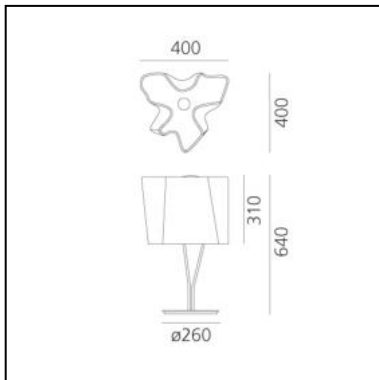

Logico Table - Fumé Diffuser, Chrome Structure

Michele De Lucchi
Gerhard Reichert

IP20     

LUMINAIRE

- Watt: **39W**
- Voltage: **220V-240V**
- Delivered lumens output: **3843lm**

Notes

Equipped with a touch dimmer to adjust the light intensity.

DIMENSIONS

- Length: **cm 40**
- Width: **cm 40**
- Height: **cm 64**
- Base Diameter: **cm 26**
- Impact Resistance: **N/D**
- Glow Wire Test: **N/D°**

SOURCES NOT INCLUDED

- Category: **LED RETROFIT**
- Number: **3**
- Watt: **9W**
- Delivered lumens output: **806lm**
- Socket: **E27**

Logico Table - Silk Diffuser, Aluminium Grey Structure

Michele De Lucchi
Gerhard Reichert

IP20     

LUMINAIRE

- Watt: **39W**
- Voltage: **220V-240V**
- Delivered lumens output: **3843lm**
- Efficiency: **84%**
- Efficacy: **98.55lm/W**
- CRI: **80**