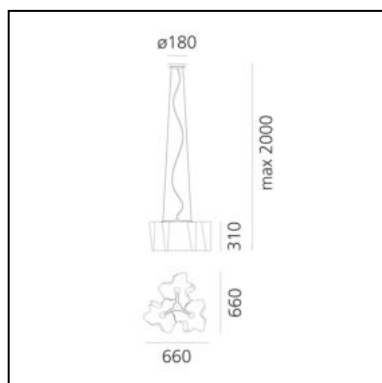

LUMINAIRE

- Watt: **39W**
- Voltage: **220V-240V**
- Delivered lumens output: **3936lm**

Notes

Available in four sizes and in four configurations: single, on line, 3x120° and 4x90°. Its modular shape lends itself to the creation and realisation of customized compositions, supplied as special project.

DESCRIPTION

PRODUCT CODE: 0454010A

FEATURES

- Article Code: **0454010A**
- Colour: **Fumè**
- Installation: **Suspension**
- Material: **Blown glass, aluminium**
- Series: **Design Collection**
- Environment: **Indoor**
- Area contract: **Hospitality, null, Office**
- Emission: **Diffused And Direct**
- design by: **Michele De Lucchi, Gerhard Reichert**

DIMENSIONS

- Length: **cm 66**
- Width: **cm 66**
- Height: **cm 31**
- Base Diameter: **cm 18**
- Max Height from ceiling: **cm 200**

SOURCES NOT INCLUDED

- Category: **LED RETROFIT**
- Number: **3**
- Watt: **15W**
- Socket: **E27**