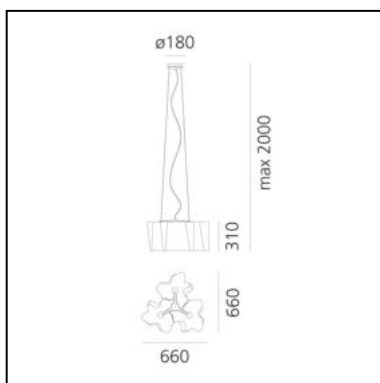

LUMINAIRE

- Watt: **39W**
- Voltage: **220V-240V**
- Delivered lumens output: **3936lm**
- Efficiency: **86%**
- Efficacy: **100.92lm/W**
- CRI: **80**

Notes

Available in four sizes and in four configurations: single, on line, 3x120° and 4x90°. Its modular shape lends itself to the creation and realisation of customized compositions, supplied as special project.

PRODUCT CODE: 0454020A

FEATURES

- Article Code: **0454020A**
- Colour: **Silk**
- Installation: **Suspension**
- Material: **Blown glass, aluminium**
- Series: **Design Collection**
- Environment: **Indoor**
- Area contract: **Hospitality, null, Office**
- Emission: **Diffused And Direct**
- design by: **Michele De Lucchi, Gerhard Reichert**

DIMENSIONS

- Length: **cm 66**
- Width: **cm 66**
- Height: **cm 31**
- Base Diameter: **cm 18**
- Max Height from ceiling: **cm 200**

SOURCES NOT INCLUDED

- Category: **LED RETROFIT**
- Number: **3**
- Watt: **15W**
- Socket: **E27**