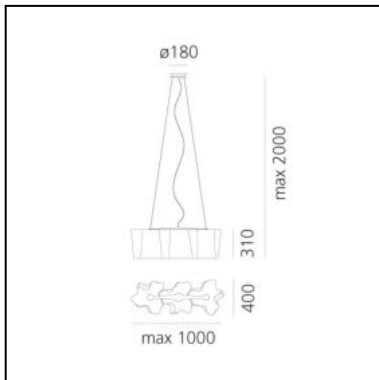

LUMINAIRE

- Watt: **39W**
- Voltage: **220V-240V**
- Delivered lumens output: **3936lm**
- Efficiency: **86%**
- Efficacy: **100.92lm/W**
- CRI: **80**

Notes

Available in four sizes and in four configurations: single, on line, 3x120° and 4x90°. Its modular shape lends itself to the creation and realisation of customized compositions, supplied as special project. Logico nano track is available with track adapter.

PRODUCT CODE: 0455020A

FEATURES

- Article Code: **0455020A**
- Colour: **Silk**
- Installation: **Suspension**
- Material: **Blown glass, aluminium**
- Series: **Design Collection**
- Environment: **Indoor**
- Area contract: **Hospitality, null, Office**
- Emission: **Diffused And Direct**
- design by: **Michele De Lucchi, Gerhard Reichert**

DIMENSIONS

- Length: **cm 100**
- Width: **cm 40**
- Height: **cm 31**
- Base Diameter: **cm 18**
- Max Height from ceiling: **cm 200**

SOURCES NOT INCLUDED

- Category: **LED RETROFIT**
- Number: **3**
- Watt: **15W**
- Socket: **E27**