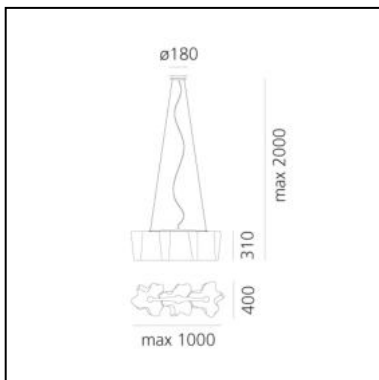

LUMINAIRE

- Watt: **39W**
- Voltage: **220V-240V**
- Delivered lumens output: **3936lm**

Notes

Available in four sizes and in four configurations: single, on line, 3x120° and 4x90°. Its modular shape lends itself to the creation and realisation of customized compositions, supplied as special project. Logico nano track is available with track adapter.

DESCRIPTION

PRODUCT CODE: 0455010A

FEATURES

- Article Code: **0455010A**
- Colour: **Fumè**
- Installation: **Suspension**
- Material: **Blown glass, aluminium**
- Series: **Design Collection**
- Environment: **Indoor**
- Area contract: **Hospitality, null, Office**
- Emission: **Diffused And Direct**
- design by: **Michele De Lucchi, Gerhard Reichert**

DIMENSIONS

- Length: **cm 100**
- Width: **cm 40**
- Height: **cm 31**
- Base Diameter: **cm 18**
- Max Height from ceiling: **cm 200**

SOURCES NOT INCLUDED

- Category: **LED RETROFIT**
- Number: **3**
- Watt: **15W**
- Socket: **E27**