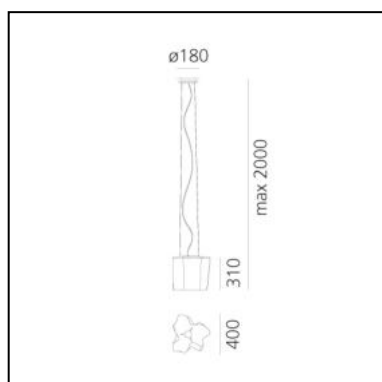

LUMINAIRE

- Watt: **13W**
- Voltage: **220V-240V**
- Delivered lumens output: **1312lm**
- Efficiency: **86%**
- Efficacy: **100.92lm/W**
- CRI: **80**

Notes

Available in four sizes and in four configurations: single, on line, 3x120° and 4x90°. Its modular shape lends itself to the creation and realisation of customized compositions, supplied as special project. Logico nano track is available with track adapter.

PRODUCT CODE: 0453020A

FEATURES

- Article Code: **0453020A**
- Colour: **Silk**
- Installation: **Suspension**
- Material: **Blown glass, aluminium**
- Series: **Design Collection**
- Environment: **Indoor**
- Area contract: **Hospitality, Office**
- Emission: **Diffused And Direct**
- design by: **Michele De Lucchi, Gerhard Reichert**

DIMENSIONS

- Width: **cm 40**
- Height: **cm 31**
- Base Diameter: **cm 18**
- Max Height from ceiling: **cm 200**

SOURCES NOT INCLUDED

- Category: **LED RETROFIT**
- Number: **1**
- Watt: **15W**
- Socket: **E27**