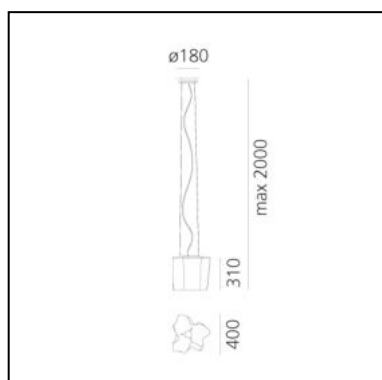

LUMINAIRE

- Watt: **13W**
- Voltage: **220V-240V**
- Delivered lumens output: **1312lm**

Notes

Available in four sizes and in four configurations: single, on line, 3x120° and 4x90°. Its modular shape lends itself to the creation and realisation of customized compositions, supplied as special project. Logico nano track is available with track adapter.

DESCRIPTION

PRODUCT CODE: 0453010A

FEATURES

- Article Code: **0453010A**
- Colour: **Fumè**
- Installation: **Suspension**
- Material: **Blown glass, aluminium**
- Series: **Design Collection**
- Environment: **Indoor**
- Area contract: **Hospitality, Office**
- Emission: **Diffused And Direct**
- design by: **Michele De Lucchi, Gerhard Reichert**

DIMENSIONS

- Width: **cm 40**
- Height: **cm 31**
- Base Diameter: **cm 18**
- Max Height from ceiling: **cm 200**

SOURCES NOT INCLUDED

- Category: **LED RETROFIT**
- Number: **1**
- Watt: **15W**
- Socket: **E27**