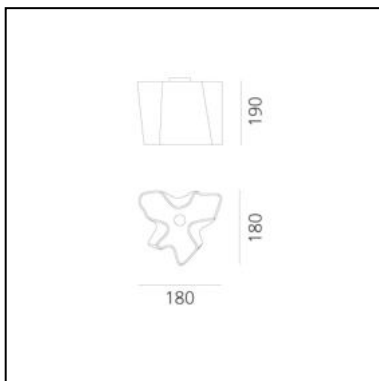

DIMENSIONS

- Length: **cm 40**
- Width: **cm 40**
- Height: **cm 32.5**

SOURCES NOT INCLUDED

- Category: **LED RETROFIT**
- Number: **1**
- Watt: **15W**
- Socket: **E27**

Logico Micro Ceiling - Silk Diffuser

DIMENSIONS

- Length: **cm 18**
- Width: **cm 18**
- Height: **cm 19**

SOURCES NOT INCLUDED

- Category: **LED RETROFIT**
- Number: **1**
- Watt: **5W**
- Socket: **E14**

IP20   **EAC**   Dimmerable: 

LUMINAIRE

DIMENSIONS

- Length: **cm 66**
- Width: **cm 66**
- Height: **cm 35**

SOURCES NOT INCLUDED

- Category: **LED RETROFIT**
- Number: **3**
- Watt: **15W**
- Socket: **E27**

IP20    Dimmerable:  

LUMINAIRE

- Watt: **39W**
- Voltage: **220V-240V**
- Delivered lumens output: **3936lm**

DIMENSIONS

- Length: **cm 45**
- Width: **cm 45**
- Height: **cm 23**

SOURCES NOT INCLUDED

- Category: **LED RETROFIT**
- Number: **3**
- Watt: **10W**
- Socket: **E27**