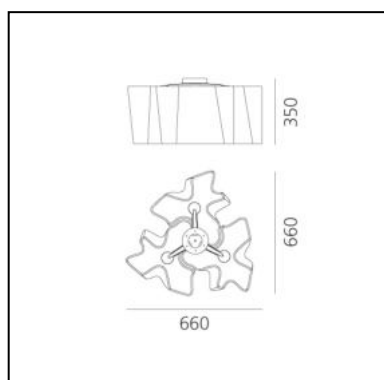

DIMENSIONS

- Length: **cm 18**
- Width: **cm 18**
- Height: **cm 19**

SOURCES NOT INCLUDED

- Category: **LED RETROFIT**
- Number: **1**
- Watt: **5W**
- Socket: **E14**

IP20   **EAC**   Dimmerable: 

LUMINAIRE

DIMENSIONS

- Length: **cm 28**
- Width: **cm 28**
- Height: **cm 23**

ALTERNATIVE SOURCES

- Category: **LED RETROFIT**
- Number: **1**
- Watt: **10W**
- Socket: **E27**

Logico Ceiling 3x120° - Fumè Diffuser

DIMENSIONS

- Length: **cm 66**
- Width: **cm 66**
- Height: **cm 35**

SOURCES NOT INCLUDED

- Category: **LED RETROFIT**
- Number: **3**
- Watt: **15W**
- Socket: **E27**

IP20    Dimmerable:  

LUMINAIRE

- Watt: **39W**
- Voltage: **220V-240V**
- Delivered lumens output: **3936lm**

DIMENSIONS

- Length: **cm 45**
- Width: **cm 45**
- Height: **cm 23**

SOURCES NOT INCLUDED

- Category: **LED RETROFIT**
- Number: **3**
- Watt: **10W**
- Socket: **E27**