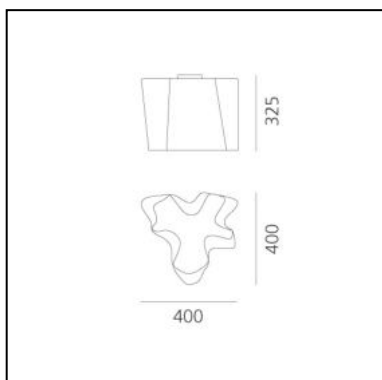

LUMINAIRE

- Watt: **13W**
- Voltage: **220V-240V**
- Delivered lumens output: **1312lm**

Notes

Its modular shape lends itself to the creation and realisation of customized compositions, supplied as special project.

DESCRIPTION

PRODUCT CODE: 0452010A

FEATURES

- Article Code: **0452010A**
- Colour: **Fumè**
- Installation: **Ceiling**
- Material: **Blown glass, aluminium**
- Series: **Design Collection**
- Environment: **Indoor**
- Area contract: **Hospitality, Office**
- Emission: **Diffused And Direct**
- design by: **Michele De Lucchi, Gerhard Reichert**

DIMENSIONS

- Length: **cm 40**
- Width: **cm 40**
- Height: **cm 32.5**

SOURCES NOT INCLUDED

- Category: **LED RETROFIT**
- Number: **1**
- Watt: **15W**
- Socket: **E27**