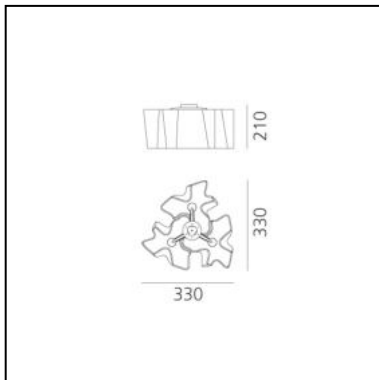

LUMINAIRE

- Watt: **15W**
- Voltage: **220V-240V**
- Delivered lumens output: **1262lm**
- Efficiency: **90%**
- Efficacy: **84.13lm/W**
- CRI: **80**

Notes

Its modular shape lends itself to the creation and realisation of customized compositions, supplied as special project.

PRODUCT CODE: 0645020A

FEATURES

- Article Code: **0645020A**
- Colour: **Silk**
- Installation: **Ceiling**
- Material: **Blown glass, aluminium**
- Series: **Design Collection**
- Environment: **Indoor**
- Area contract: **Hospitality, null, Office**
- Emission: **Diffused And Direct**
- design by: **Michele De Lucchi, Gerhard Reichert**

DIMENSIONS

- Length: **cm 33**
- Width: **cm 33**
- Height: **cm 21**

SOURCES NOT INCLUDED

- Category: **LED RETROFIT**
- Number: **3**
- Watt: **5W**
- Socket: **E14**