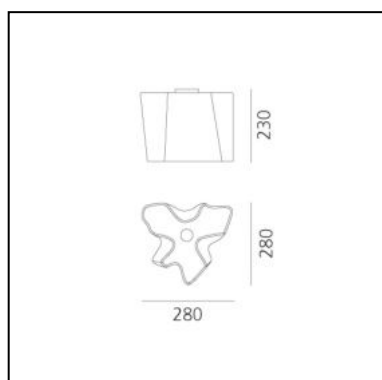

LUMINAIRE

- Watt: **10,5W**
- Voltage: **220V-240V**
- Delivered lumens output: **969lm**
- Efficiency: **92%**
- Efficacy: **96.87lm/W**
- CRI: **80**

Notes

Its modular shape lends itself to the creation and realisation of customized compositions, supplied as special project.

PRODUCT CODE: 0692020A

FEATURES

- Article Code: **0692020A**
- Colour: **Silk**
- Installation: **Ceiling**
- Material: **Blown glass, aluminium**
- Series: **Design Collection**
- Environment: **Indoor**
- Area contract: **Hospitality, Office**
- Emission: **Diffused And Direct**
- design by: **Michele De Lucchi, Gerhard Reichert**

DIMENSIONS

- Length: **cm 28**
- Width: **cm 28**
- Height: **cm 23**

ALTERNATIVE SOURCES

- Category: **LED RETROFIT**
- Number: **1**
- Watt: **10W**
- Socket: **E27**