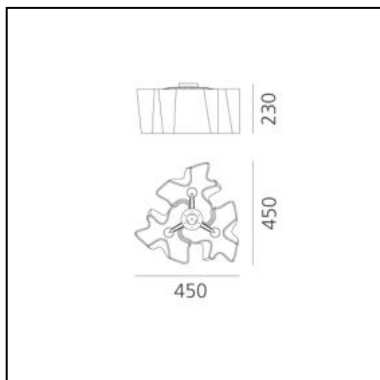

LUMINAIRE

- Watt: **31,5W**
- Voltage: **220V-240V**
- Delivered lumens output: **2906lm**
- Efficiency: **92%**
- Efficacy: **93.74lm/W**
- CRI: **80**

Notes

Its modular shape lends itself to the creation and realisation of customized compositions, supplied as special project.

PRODUCT CODE: 0693020A

FEATURES

- Article Code: **0693020A**
- Colour: **Silk**
- Installation: **Ceiling**
- Material: **Blown glass, aluminium**
- Series: **Design Collection**
- Environment: **Indoor**
- Area contract: **Hospitality, null, Office**
- Emission: **Diffused And Direct**
- design by: **Michele De Lucchi, Gerhard Reichert**

DIMENSIONS

- Length: **cm 45**
- Width: **cm 45**
- Height: **cm 23**

SOURCES NOT INCLUDED

- Category: **LED RETROFIT**
- Number: **3**
- Watt: **10W**
- Socket: **E27**