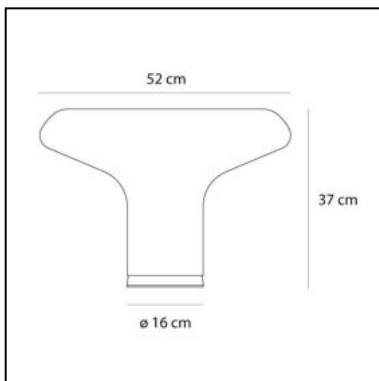

Lesbo

Angelo Mangiarotti

IP20    

LUMINAIRE

- Watt: **77W**
- Voltage: **220V-240V**
- Delivered lumens output: **1180lm**
- Dimmer Typology: **Microswitch Dimmer**

Notes

With dimmer.

DESCRIPTION

Body and diffuser in blown smoked Murano glass; base in polished metal.

PRODUCT CODE: 0054010A

FEATURES

- Article Code: **0054010A**
- Colour: **Transparent**
- Installation: **Table**
- Material: **blown glass, aluminum**
- Series: **Design Collection, Modern Classic**
- Environment: **Indoor**
- Area contract: **Residential**
- Emission: **Diffused**
- design by: **Angelo Mangiarotti**

DIMENSIONS

- Height: **cm 37**
- Diameter: **cm 52**
- Base Diameter: **cm 16**
- Impact Resistance: **N/D**
- Glow Wire Test: **N/D°**

NOT INCLUDED SOURCES

- Category: **HALO**
- Number: **1**
- Lbs: **A60**
- Watt: **77W**
- Socket: **E27**
- Color Rendering: **1a**
- Color temperature (K): **2900K**
- Duration (h): **1000h**

ALTERNATIVE SOURCES

- Category: **LED RETROFIT**
- Number: **1**
- Watt: **15W**
- Socket: **E27**