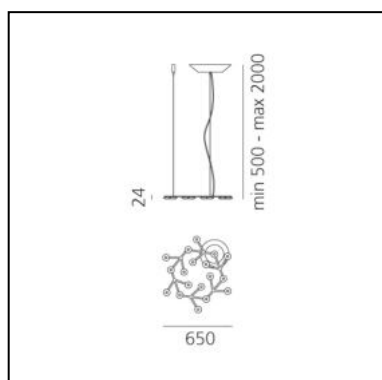

Led Net - Suspension - App Compatible

Michele De Lucchi
Alberto Nason

LUMINAIRE

- Watt: **43W**
- Voltage: **220-240V**
- Delivered lumens output: **2502lm**
- CCT: **3000K**
- Efficiency: **81%**
- Efficacy: **58.19lm/W**
- CRI: **80**

Notes

LEDs included.

DESCRIPTION

PRODUCT CODE: 1575050APP

FEATURES

- Article Code: **1575050APP**
- Colour: **Polished white**
- Installation: **Suspension**
- Material: **Aluminium, methacrylate**
- Series: **Design Collection**
- Environment: **Indoor**
- Area contract: **Hospitality**
- Emission: **Direct**
- design by: **Michele De Lucchi, Alberto Nason**

DIMENSIONS

- Height: **cm 2.4**
- Diameter: **cm 65**
- Max Height from ceiling: **cm 200**
- Glow Wire Test: **650°**

SOURCES INCLUDED

- Category: **Led**
- Number: **17**
- Watt: **2.17W**
- Delivered lumens output: **153lm**
- Color temperature (K): **3000K**
- CRI: **80**
- Color Tolerance: **MacAdam 3SDCM**
- Efficacy: **71lm/W**
- Service Life: **50000-L70**

DIMENSIONS

- Height: **cm 7**
- Diameter: **cm 65**
- Glow Wire Test: **650°**

SOURCES INCLUDED

- Category: **Led**
- Number: **17**
- Watt: **2.17W**
- Delivered lumens output: **153lm**
- Color temperature (K): **3000K**
- CRI: **80**
- Color Tolerance: **MacAdam 3SDCM**
- Efficacy: **71lm/W**
- Service Life: **50000-L70**