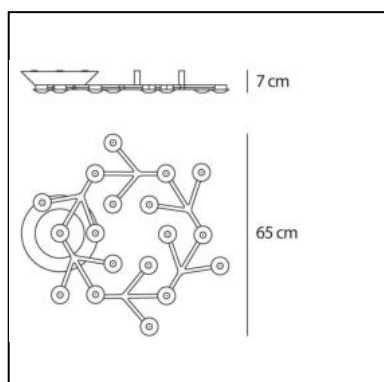

Led Net - Ceiling - App Compatible

Michele De Lucchi
Alberto Nason

LUMINAIRE

- Watt: **43W**
- Voltage: **220-240V**
- Delivered lumens output: **2502lm**
- CCT: **3000K**
- Efficiency: **81%**
- Efficacy: **58.19lm/W**
- CRI: **80**

Notes

LEDs included.

DESCRIPTION

PRODUCT CODE: 1594050APP

FEATURES

- Article Code: **1594050APP**
- Colour: **Polished white**
- Installation: **Ceiling**
- Material: **Aluminium, methacrylate**
- Series: **Design Collection**
- Environment: **Indoor**
- Area contract: **Hospitality**
- Emission: **Direct**
- design by: **Michele De Lucchi, Alberto Nason**

DIMENSIONS

- Height: **cm 7**
- Diameter: **cm 65**
- Glow Wire Test: **650°**

SOURCES INCLUDED

- Category: **Led**
- Number: **17**
- Watt: **2.17W**
- Delivered lumens output: **153lm**
- Color temperature (K): **3000K**
- CRI: **80**
- Color Tolerance: **MacAdam 3SDCM**
- Efficacy: **71lm/W**
- Service Life: **50000-L70**