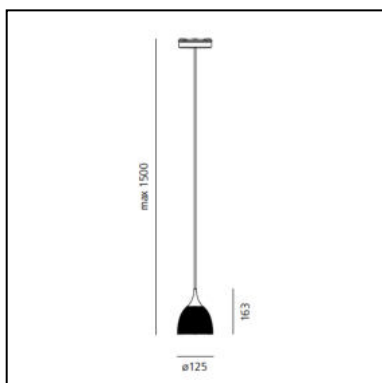

Lana

Carlotta de Bevilacqua

IP20  Dimmerable: 

LUMINAIRE

- Watt: **6,8 W**

DESCRIPTION

An innovative moulded clear polycarbonate optical unit allows to drive the flow emitted by the LED source towards the output section, thus generating broad luminous beams (2x35°) with very high yields (approximately 80%) and a mild light scattering effect. The special geometry of the reflector is made up of an external layer of 90° prisms reflecting light rays, while the micro-lenses on the inner surface provide for even distribution of light within the desired angles.

PRODUCT CODE: SCENARIOS

FEATURES

- Article Code: **1944020A**
- Colour: **Transparent/White**
- Installation: **Suspension**
- Material: **Methacrylate, polycarbonate**
- Series: **Scenarios**
- design by: **Carlotta de Bevilacqua**

DIMENSIONS

- Height: **cm 16.3**
- Base Diameter: **cm 12.5**
- Max Height from ceiling: **cm 150**

SOURCES NOT INCLUDED

- Category: **LED RETROFIT**
- Number: **1**
- Watt: **6,8W**
- Socket: **GU10**
- Color temperature (K): **3000K**