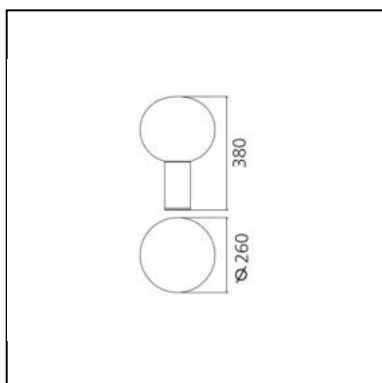

LUMINAIRE

- Watt: **17W**
- Voltage: **220-240V**
- Delivered lumens output: **1566lm**
- Efficiency: **79%**
- Efficacy: **92.11lm/W**
- CRI: **80**
- Dimmer Typology: **Microswitch Dimmer**

DESCRIPTION

A wide collection of glass lighting appliances available in three sizes. Each size is available in the table, floor, ceiling and suspension version. Materials: lamp body in extruded aluminum; diffuser in blown glass. Specification: the milkywhite, blown glass with crystal nuances produces a soft spot light on the table top or wall, plus a highperforming light towards the surrounding environment.

PRODUCT CODE: 1805160A

FEATURES

- Article Code: **1805160A**
- Colour: **Satin Bronze**
- Installation: **Table**
- Material: **Blown glass, aluminium**
- Series: **Design Collection**
- design by: **Matteo Thun & Partners**

DIMENSIONS

- Height: **cm 38.3**
- Diameter: **cm 26**
- Base Diameter: **cm 9**
- Glow Wire Test: **750°C**

SOURCES NOT INCLUDED

- Category: **LED RETROFIT**
- Number: **1**
- Watt: **20W**
- Socket: **E27**