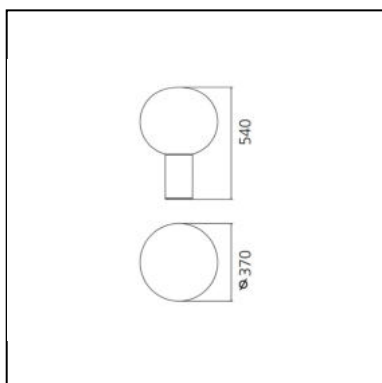

LUMINAIRE

- Watt: **17W**
- Voltage: **220-240V**
- Delivered lumens output: **1507lm**
- Efficiency: **76%**
- Efficacy: **88.66lm/W**
- CRI: **80**
- Dimmer Typology: **Microswitch Dimmer**

DESCRIPTION

A wide collection of glass lighting appliances available in three sizes. Each size is available in the table, floor, ceiling and suspension version. Materials: lamp body in extruded aluminum; diffuser in blown glass. Specification: the milkywhite, blown glass with crystal nuances produces a soft spot light on the table top or wall, plus a highperforming light towards the surrounding environment.

PRODUCT CODE: 1809140A

FEATURES

- Article Code: **1809140A**
- Colour: **Satin brass**
- Installation: **Table**
- Material: **Blown glass, aluminium**
- Series: **Design Collection**
- design by: **Matteo Thun & Partners**

DIMENSIONS

- Height: **cm 54.1**
- Diameter: **cm 37**
- Base Diameter: **cm 13**
- Glow Wire Test: **750°**

SOURCES NOT INCLUDED

- Category: **LED RETROFIT**
- Number: **1**
- Watt: **20W**
- Socket: **E27**