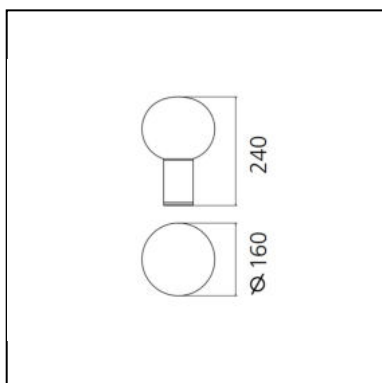

Laguna 16 Table - Satin Brass

Matteo Thun & Partners

IP20  

LUMINAIRE

- Watt: **5W**
- Voltage: **220-240V**
- Delivered lumens output: **369lm**
- Efficiency: **79%**
- Efficacy: **73.86lm/W**
- CRI: **80**

DIMENSIONS

- Height: **cm 24**
- Diameter: **cm 16**
- Base Diameter: **cm 6.5**
- Glow Wire Test: **750°C**

SOURCES NOT INCLUDED

- Category: **LED RETROFIT**
- Number: **1**
- Watt: **8W**
- Socket: **E14**

DIMENSIONS

- Height: **cm 38.3**
- Diameter: **cm 26**
- Base Diameter: **cm 9**
- Glow Wire Test: **750°C**

SOURCES NOT INCLUDED

- Category: **LED RETROFIT**
- Number: **1**
- Watt: **20W**
- Socket: **E27**

DIMENSIONS

- Height: **cm 54.1**
- Diameter: **cm 37**
- Base Diameter: **cm 13**
- Glow Wire Test: **750°**

SOURCES NOT INCLUDED

- Category: **LED RETROFIT**
- Number: **1**
- Watt: **20W**
- Socket: **E27**